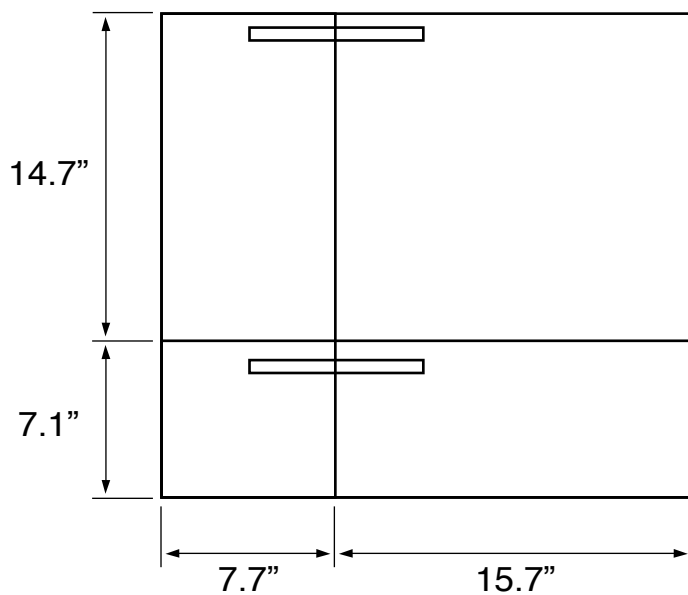

### Technical Information

Bowl type:	Single
Installation:	Floor standing
Bowl dimensions:	Depth: 3.54" Length: 19.69" Width: 11.02"
Drain hole:	1.90"
Faucet hole:	1.38"
Hole configurations:	1
Weight:	105 lbs