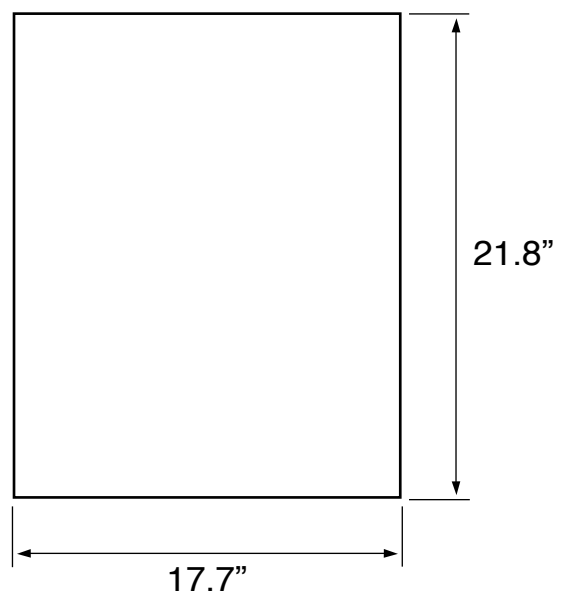

### Technical Information

Bowl type:	Single
Installation:	Floor standing
Bowl dimensions:	Depth: 3.54" Length: 19.69" Width: 11.02"
Drain hole:	1.90"
Faucet hole:	1.38"
Hole configurations:	1
Weight:	105 lbs