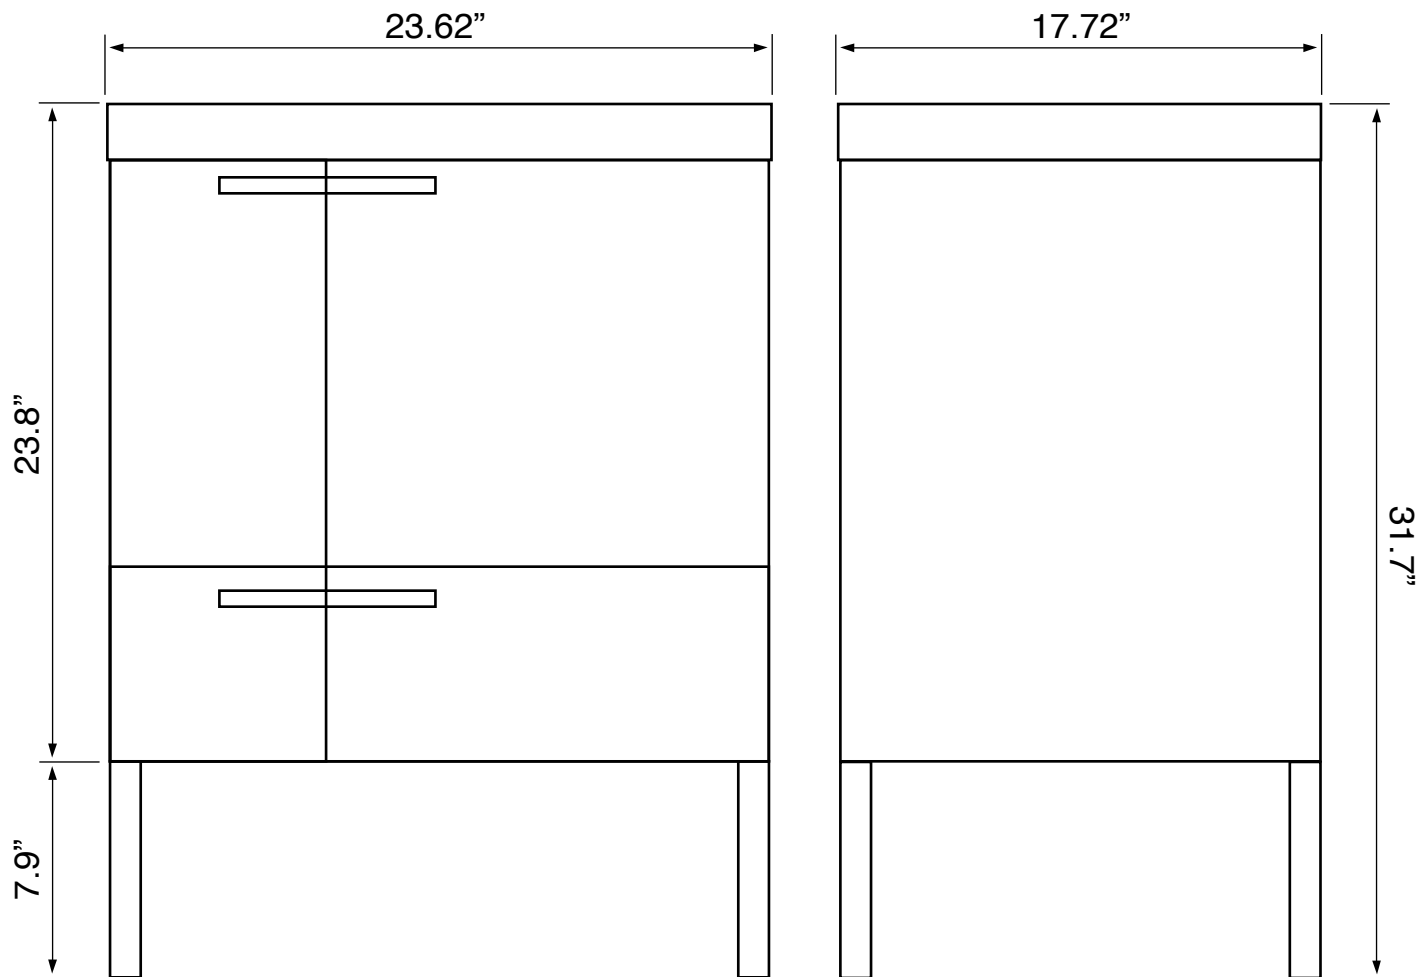

### Technical Information

Bowl type:	Single
Installation:	Floor standing
Bowl dimensions:	Depth: 3.54" Length: 19.69" Width: 11.02"
Drain hole:	1.90"
Faucet hole:	1.38"
Hole configurations:	1
Weight:	105 lbs