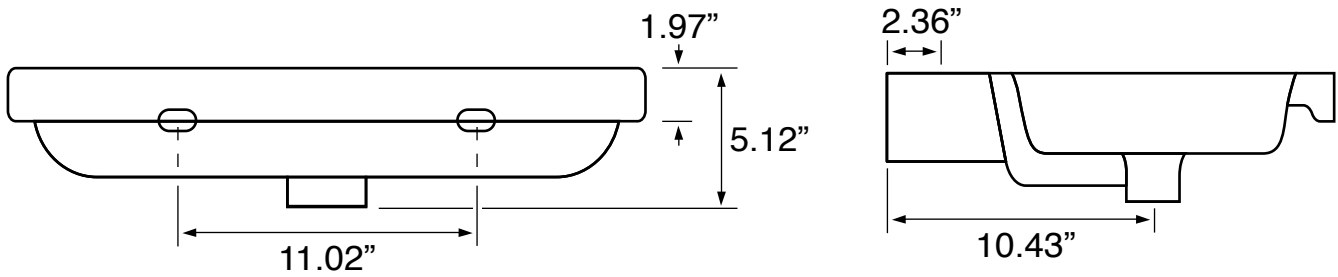

### Configurations

- Single hole.
- Three hole (special order).
- No hole (special order).

### Technical Information

Bowl type:	Single
Installation:	Floor standing
Bowl dimensions:	Depth: 3.54" Length: 19.69" Width: 11.02"
Drain hole:	1.90"
Faucet hole:	1.38"
Hole configurations:	1
Weight:	105 lbs