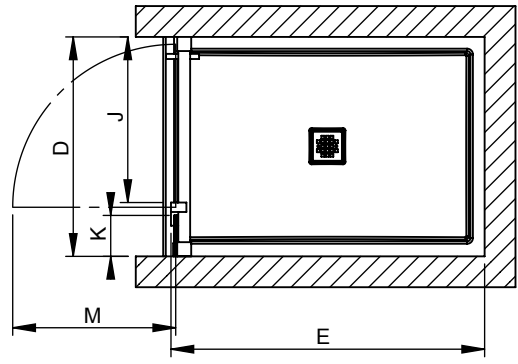

All dimensions are approximate. Structure measurements must be verified against the unit to ensure proper fit.

ModuIR PIVOT SHOWER DOOR: DEEP ALCOVE 32/34" (504)

All complementary installation can be also build from the same listed product

504 OPTIONAL

504 AS SHOWN

PRODUCT	BASE SIZE	G	D	E	J	K	M
		HEIGHT (top of glass)	WIDTH (min-max)	DEPTH (min-max)	DOOR ACCESS (maximum)	FIXED PANEL	ENCUMBRANCE
137837	48X32	78"	45-1/8" - 46-5/8"	30-1/4" - 31-1/2"	26-1/2"		27-3/16"
137836	48X34			32-1/4" - 33-1/2"			
137837	60X32		57-1/8" - 58-5/8"	30-1/4" - 31-1/2"			