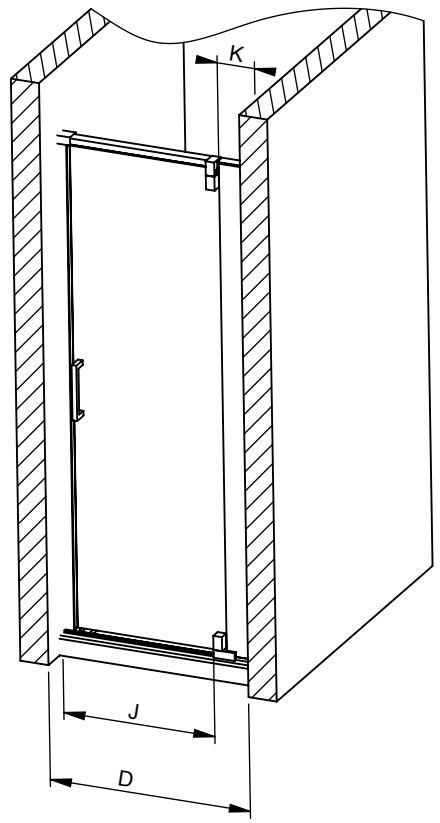

All dimensions are approximate. Structure measurements must be verified against the unit to ensure proper fit.

ModuIR PIVOT SHOWER DOOR: DEEP ALCOVE 32/34" (504)

All complementary installation can be also build from the same listed product

504 OPTIONAL

504 AS SHOWN

PRODUCT	BASE SIZE	G	D	E	J	K	M
		HEIGHT (top of glass)	WIDTH (min-max)	DEPTH (min-max)	DOOR ACCESS (maximum)	FIXED PANEL	ENCUMBRANCE
137837	48X32	78"	45-1/8" - 46-5/8"	30-1/4" - 31-1/2"	26-1/2"		27-3/16"
137836	48X34			32-1/4" - 33-1/2"			
137837	60X32		57-1/8" - 58-5/8"	30-1/4" - 31-1/2"			