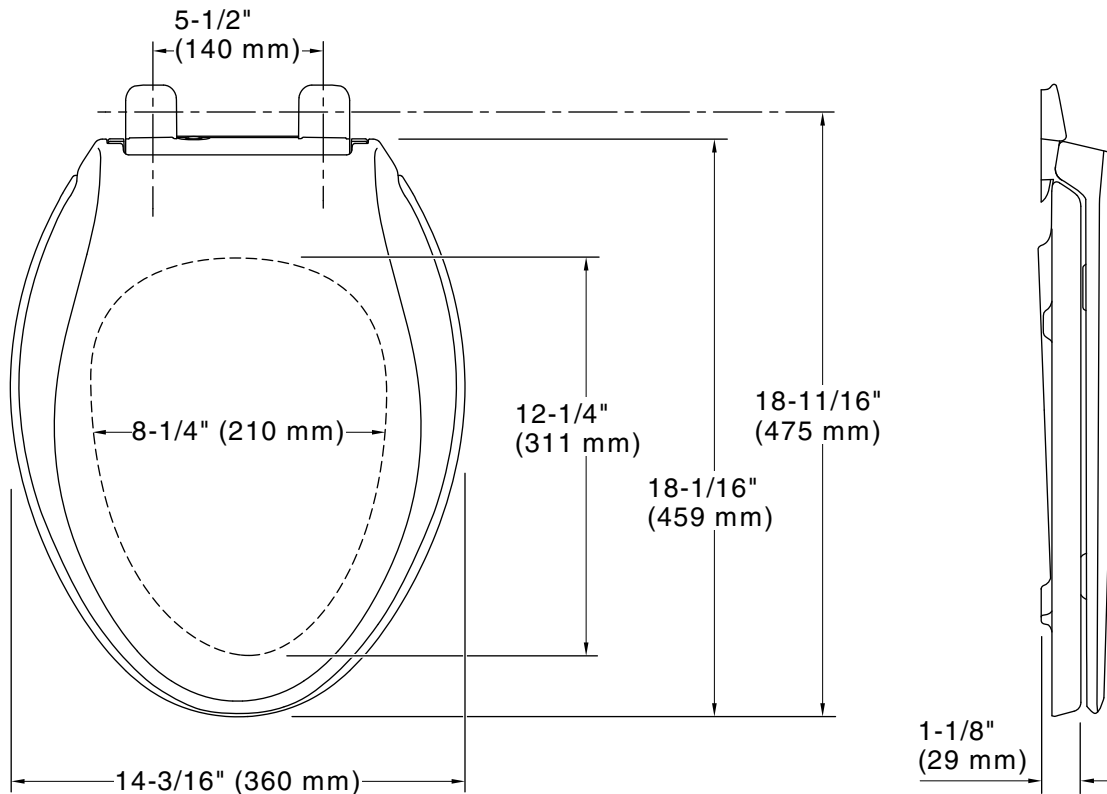

## Technical Information

All product dimensions are nominal.

Seat shape type: Elongated  
Seat front type: Closed-front  
Seat-mounting holes: 5-1/2" (140 mm)