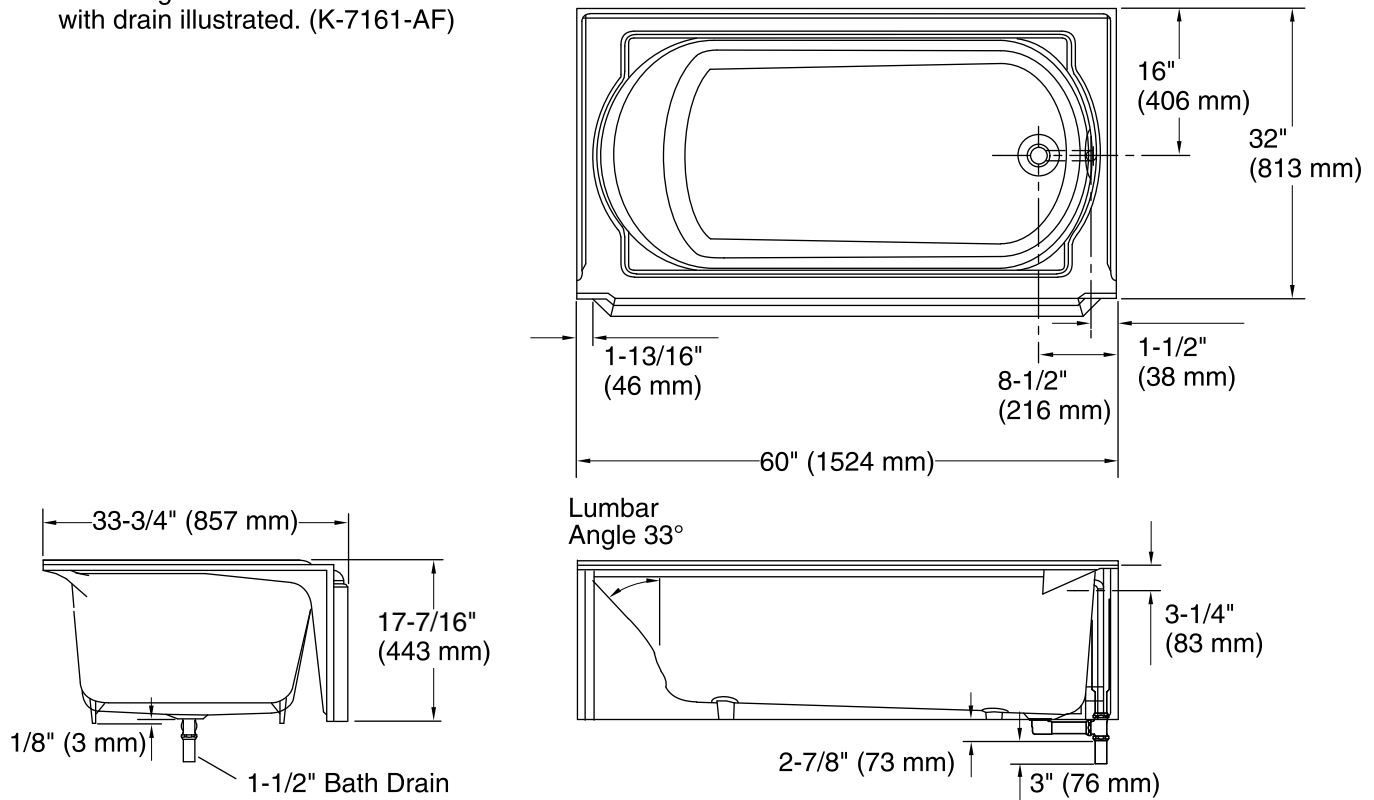

### Technical Information

All product dimensions are nominal.

Installation:	Three-wall alcove
Drain location:	Right
Basin area, bottom:	45" x 23" (1143 mm x 584 mm)
Basin area, top:	54" x 25" (1372 mm x 635 mm)
Weight:	390 lbs (176.9 kg)
Minimum floor load:	61 lbs/ft <sup>2</sup> (297.8 kg/m <sup>2</sup> )
Water depth:	11-5/8" (295 mm)
Water capacity:	52 gal (196.8 L)
Minimum flat for door:	2" (51 mm)