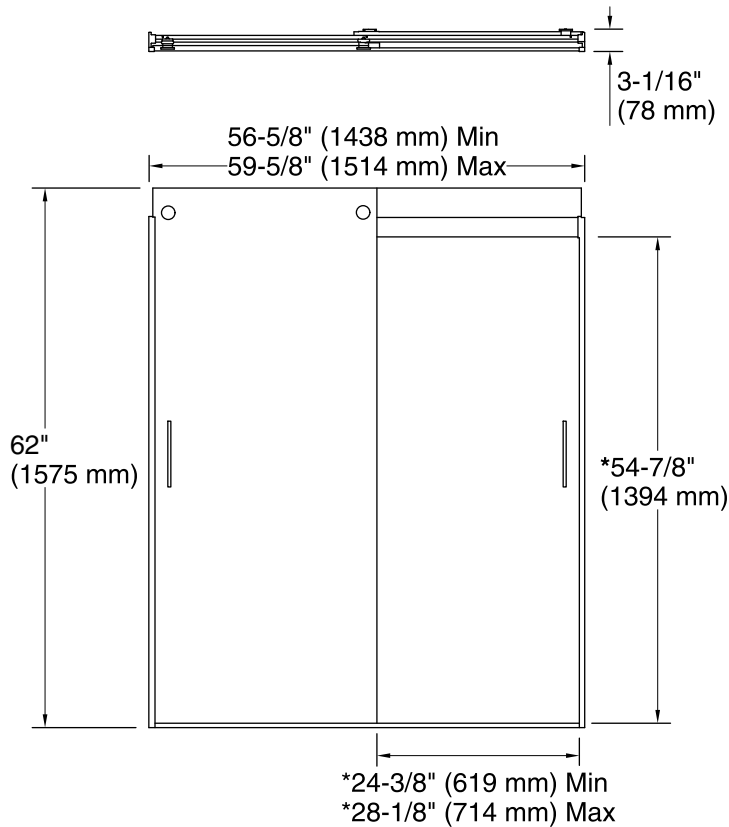

Code	Description
------	-------------

L Crystal Clear

Technical Information

All product dimensions are nominal.

Installation type:	For bath installation
Opening style:	Sliding/Bypass
Opening Width - Min:	56-5/8" (1438 mm)
Opening Width - Max:	59-5/8" (1514 mm)
Walk-through - Min:	24-3/8" (619 mm)
Walk-through - Max:	27-3/8" (695 mm)
Glass thickness:	1/4" (6 mm)
Glass coating:	CleanCoat®

Notes

Install this product according to the installation guide.

If replacing a shower door, the narrow wall jamb design of this door may not cover the existing shower door holes.

The vertical opening should be a minimum of 64-1/2" (1638 mm) to allow for installation clearance.