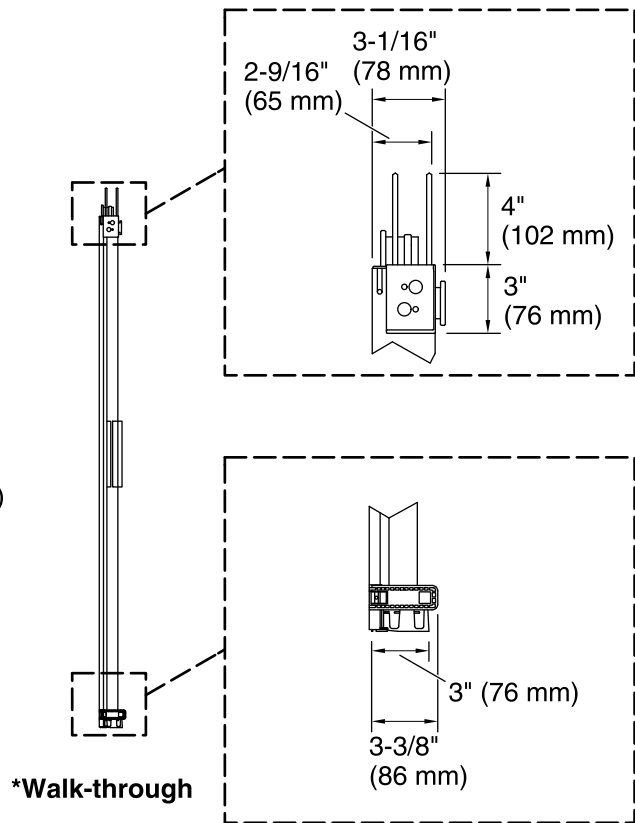

Code	Description
------	-------------

L Crystal Clear

Technical Information

All product dimensions are nominal.

Installation type:	For bath installation
Opening style:	Sliding/Bypass
Opening Width - Min:	56-5/8" (1438 mm)
Opening Width - Max:	59-5/8" (1514 mm)
Walk-through - Min:	24-3/8" (619 mm)
Walk-through - Max:	27-3/8" (695 mm)
Glass thickness:	1/4" (6 mm)
Glass coating:	CleanCoat®

Notes

Install this product according to the installation guide.

If replacing a shower door, the narrow wall jamb design of this door may not cover the existing shower door holes.

The vertical opening should be a minimum of 64-1/2" (1638 mm) to allow for installation clearance.