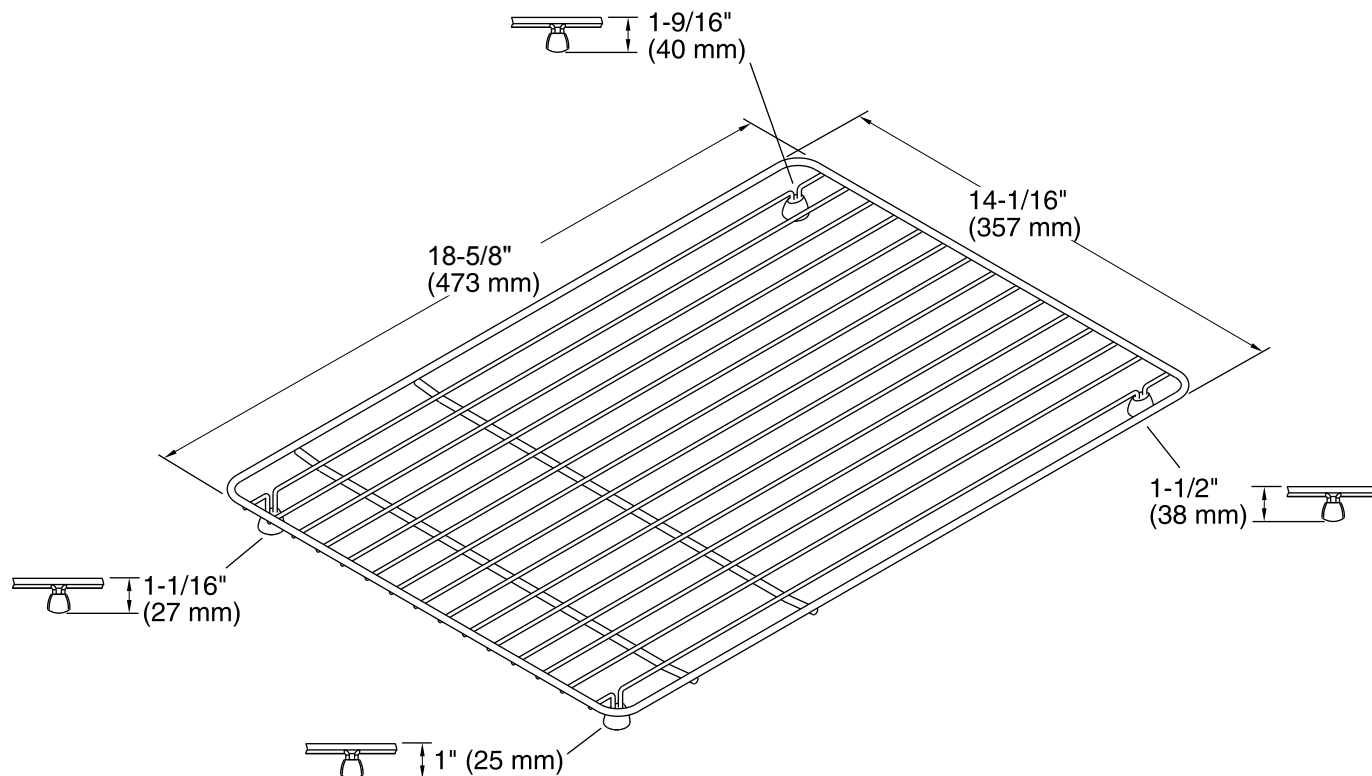

### Features

- Fits in the left side of K-5871 Riverby sinks.
- Comes included with K-5871 Riverby sinks.
- Durable stainless-steel construction.
- Helps protect sink surface from daily wear.
- Dishwasher safe.
- Rubber feet provide added protection.
- Recommended for use with the K-6255 Riverby right-hand rack.

### Technical Information

All product dimensions are nominal.

Material: Stainless Steel