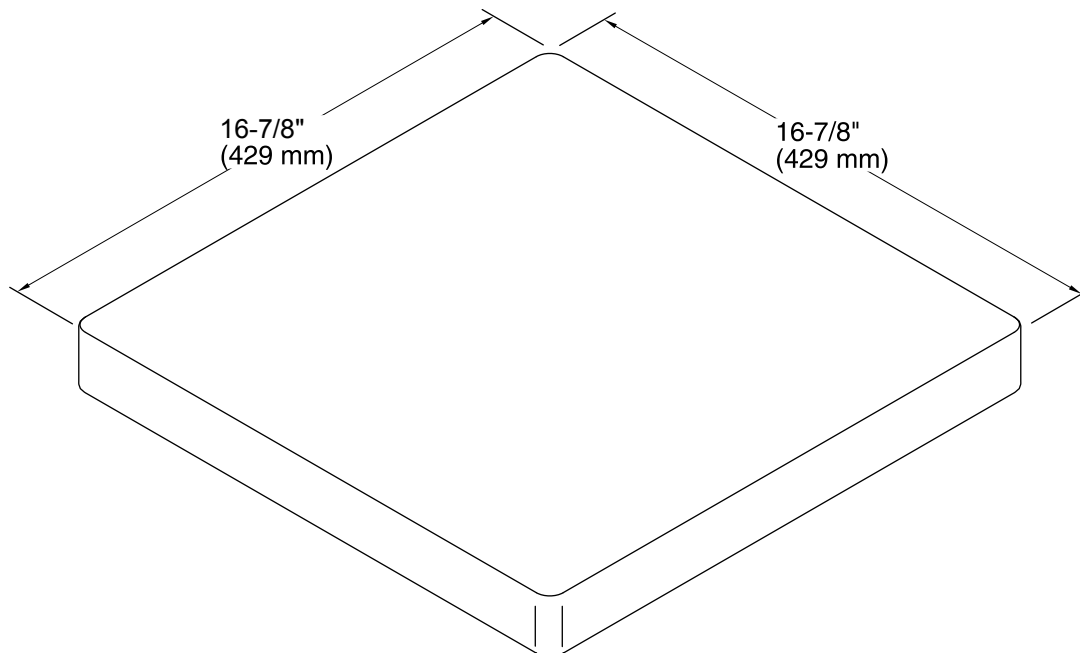

Technical Information

All product dimensions are nominal.

Material: Wood