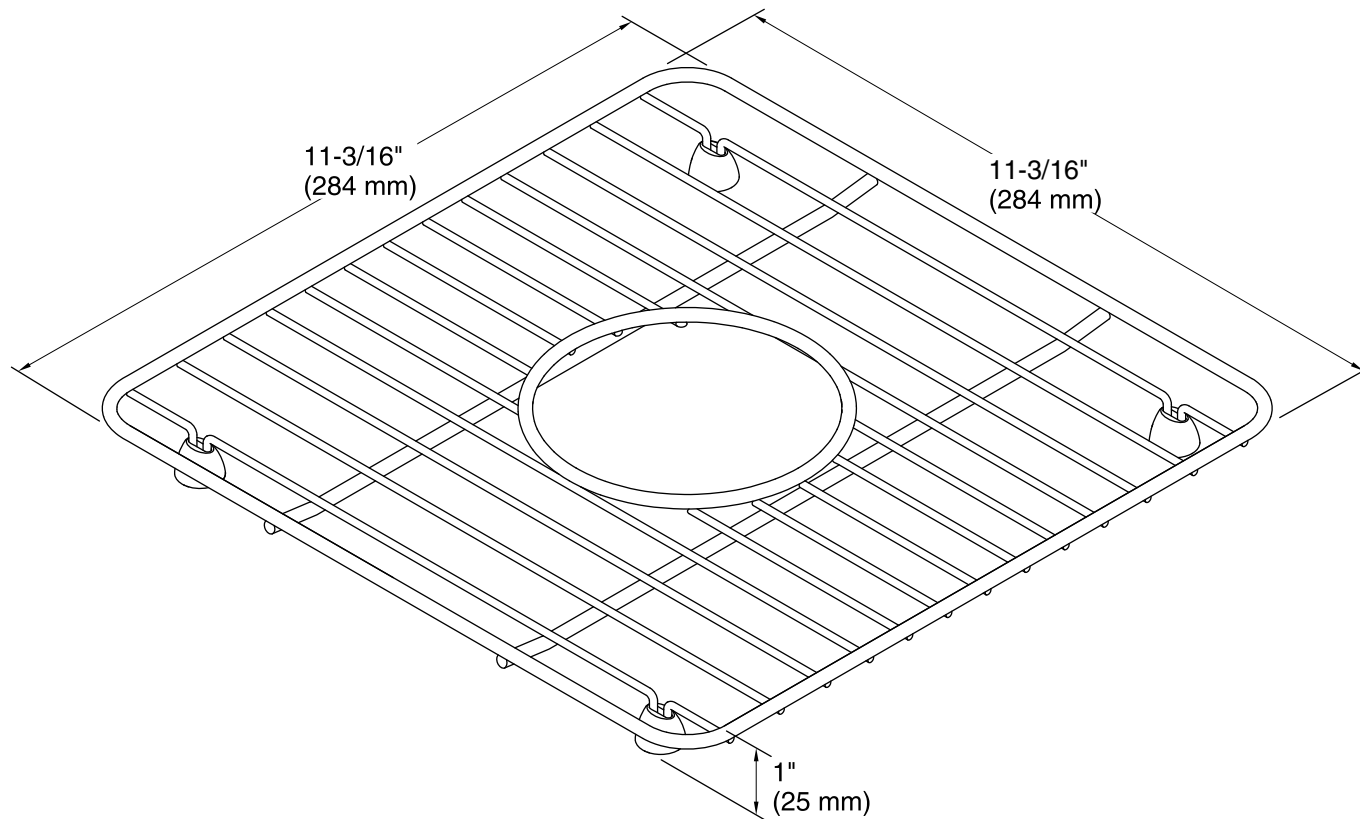

Features

- Fits in the bowl of the K-8223 Cairn kitchen sink.
- Included with the K-8223 Cairn kitchen sink.
- Helps protect sink surface from daily wear.
- Dishwasher safe.

Material

- Durable stainless-steel construction.

Technical Information

All product dimensions are nominal.