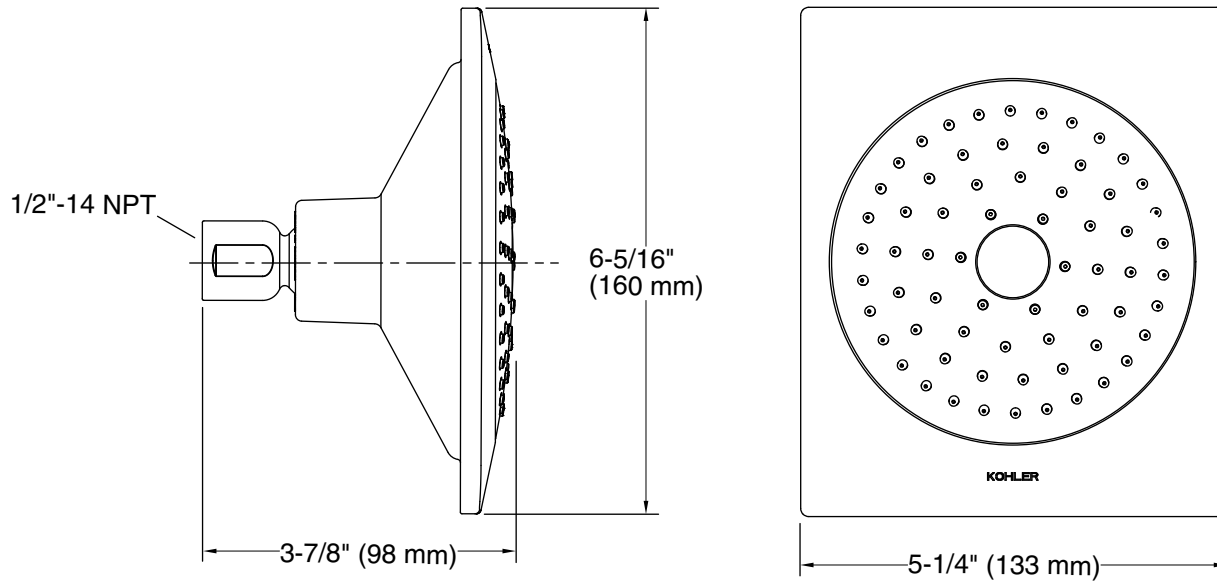

Features

- MasterClean™ sprayface features an easy-to-clean surface that withstands mineral buildup.
- Single-function showerhead with 48 translucent nozzles.
- 4-1/2" (114 mm) diameter sprayface.
- 1.75 gpm (6.6 lpm) maximum flow rate.
- Complements Loure faucets and accessories.

Technical Information

All product dimensions are nominal.

Showerhead/Body Spray:

Rated maximum flow: 1.75 gal/min (6.6 l/min)

Pressure: 80 psi (5.5 bar)

Notes

For use with automatic compensating valves rated at 1.5 gal/min (5.7 l/min) or less.