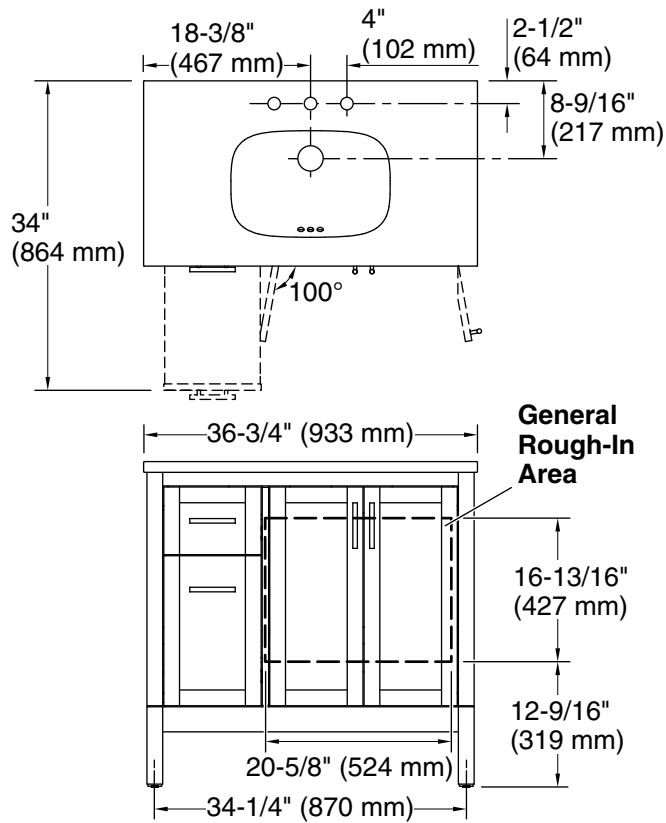

Hadron™

36" bathroom vanity cabinet with sink and quartz top

K-39605-ASB

Features

- Set includes cabinet, precut quartz vanity top, sink, cabinet hardware
- Full-extension 14-3/4" (375 mm) drawers with soft-close side-mount slides
- Three-way adjustable slow-close door hinges for easy cabinet access
- 18-9/16" (471 mm) cabinet interior provides ample storage space
- 8" (203 mm) widespread faucet holes
- Faucet sold separately
- Some assembly required

| | | |
|---|-----|-------|
|  | 0 | White |
| | AGA | |
| | WEK | |

Technical Information

All product dimensions are nominal.

Notes

Install this product according to the installation instructions.