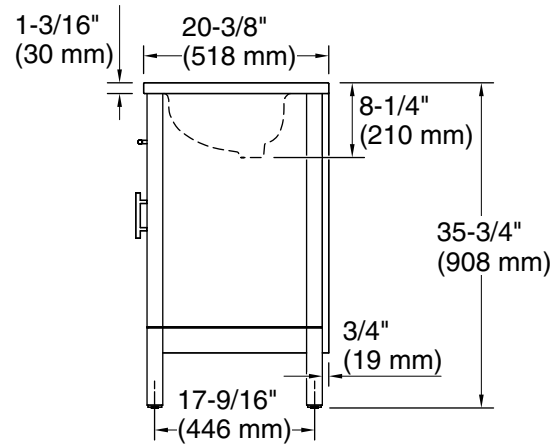

Hadron™

36" bathroom vanity cabinet with sink and quartz top

K-39605-ASB

Features

- Set includes cabinet, precut quartz vanity top, sink, cabinet hardware
- Full-extension 14-3/4" (375 mm) drawers with soft-close side-mount slides
- Three-way adjustable slow-close door hinges for easy cabinet access
- 18-9/16" (471 mm) cabinet interior provides ample storage space
- 8" (203 mm) widespread faucet holes
- Faucet sold separately
- Some assembly required

| | | |
|---|-----|-------|
|  | 0 | White |
| | AGA | |
| | WEK | |

Technical Information

All product dimensions are nominal.

Notes

Install this product according to the installation instructions.