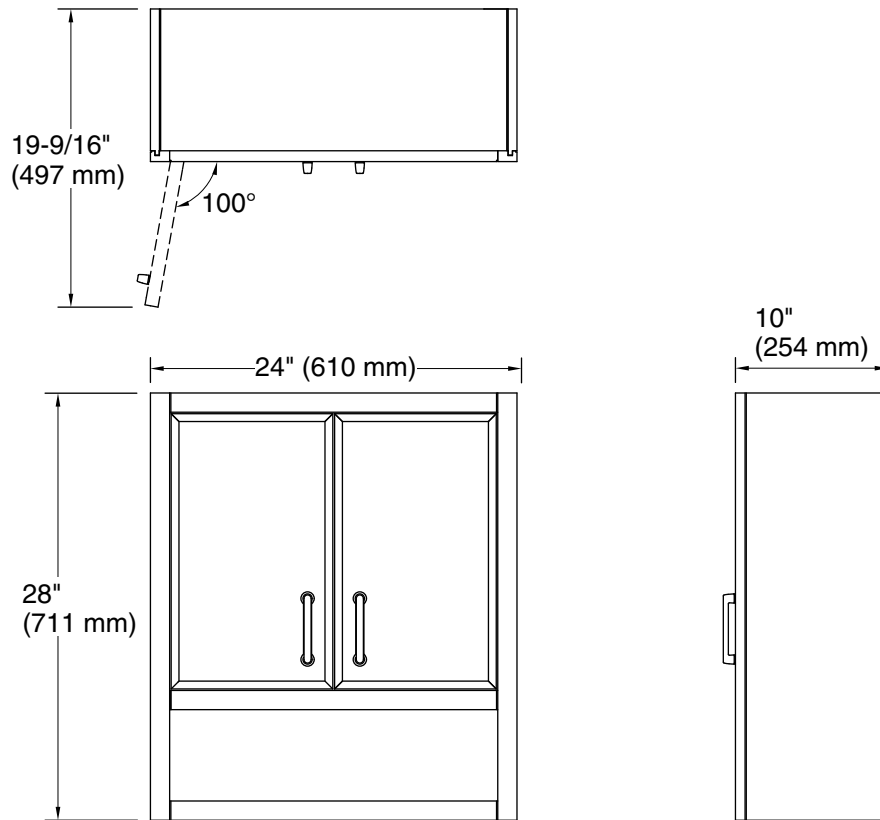

## Features

- Open shelf offers easy access to storage, while interior shelf provides ample space for extra toilet paper.
- Three-way adjustable soft-close door hinges with 100° opening capability for easy cabinet access.
- Finish-matched 10"-deep cabinet interior.
- Customize your storage with optional accessories such as floor liners, drawer organizers, and perfectly sized containers (sold separately).
- Coordinates with K-33584 upgraded hardware finishes (sold separately).

## Included Components

Additional Components:  
Wall-mounting hardware

### Technical Information

All product dimensions are nominal.