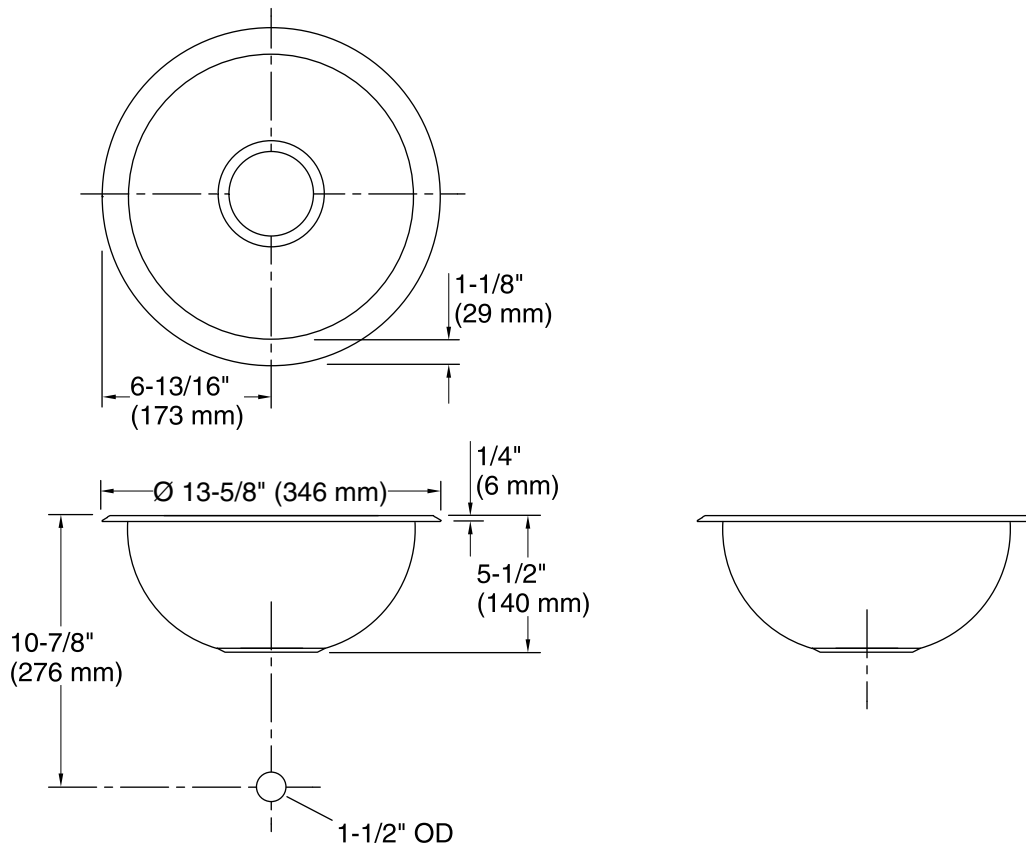

### Features

- 18-inch minimum base cabinet width.
- Single bowl.
- 5-1/4-inch depth.
- No faucet holes.
- SilentShield® sound-absorption technology offers quieter performance.
- Includes installation hardware.
- Small size fits compact spaces.

## Technical Information

All product dimensions are nominal.

Bowl configuration:	Single
Installation:	Under-mount
Min. base cabinet width:	18" (457 mm)
Bowl area (Only):	Diameter: 11-1/2" (292 mm) Bowl depth: 5-1/4" (133 mm)
Drain hole:	3-5/8" (92 mm)
Template:	111578-7, required, included