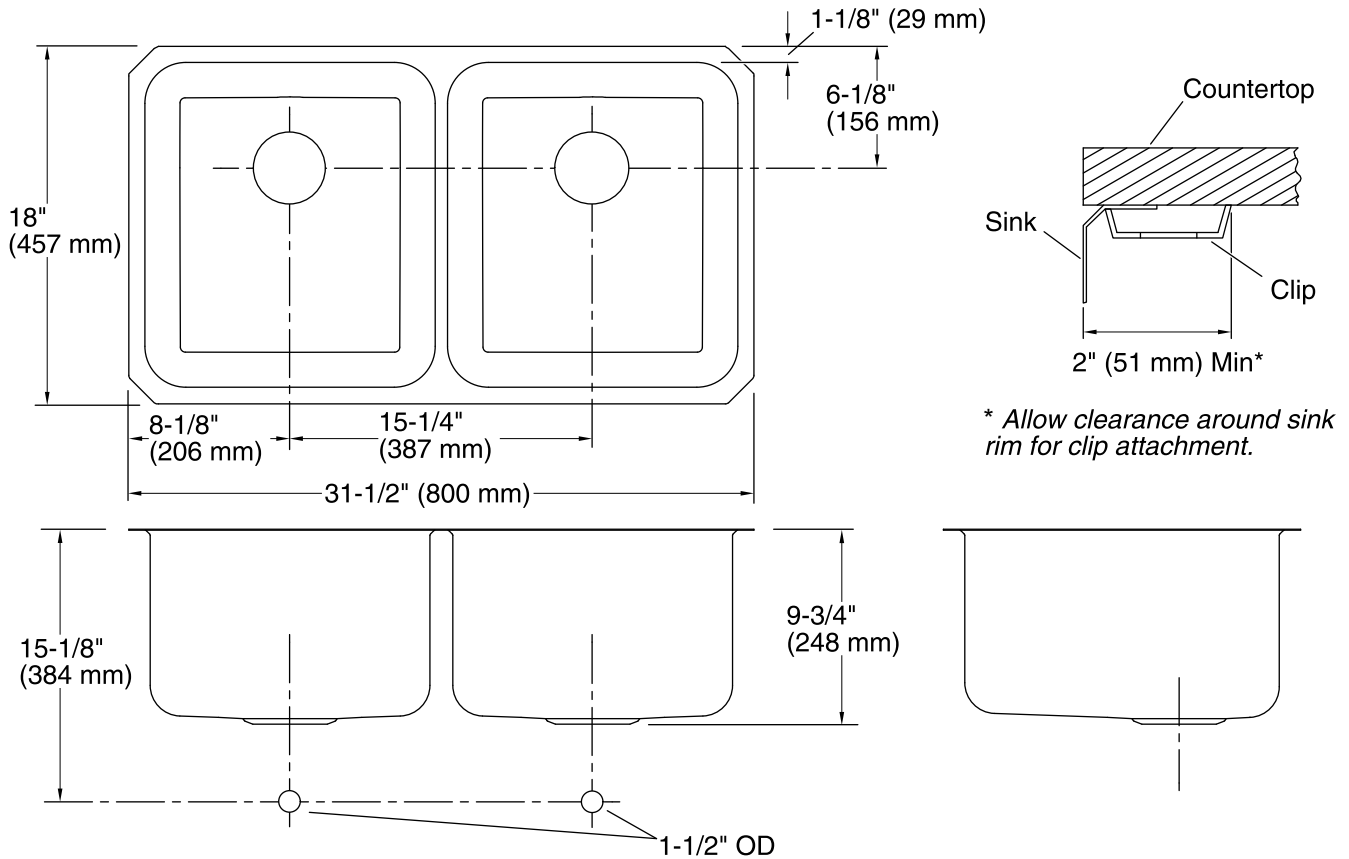

Technical Information

All product dimensions are nominal.

Bowl configuration: Double equal

Installation: Under-mount

Min. base cabinet width: 36" (914 mm)

Bowl area (Left): Length: 14" (356 mm)
Width: 15-3/4" (400 mm)
Bowl depth: 9-1/2" (241 mm)
Water depth: 9-1/2" (241 mm)

Bowl area (Right): Length: 14" (356 mm)
Width: 15-3/4" (400 mm)
Bowl depth: 9-1/2" (241 mm)
Water depth: 9-1/2" (241 mm)

Drain hole: 3-3/4" (94 mm)

Template: 1221369-7, required, included

Notes

Install this product according to the installation instructions.