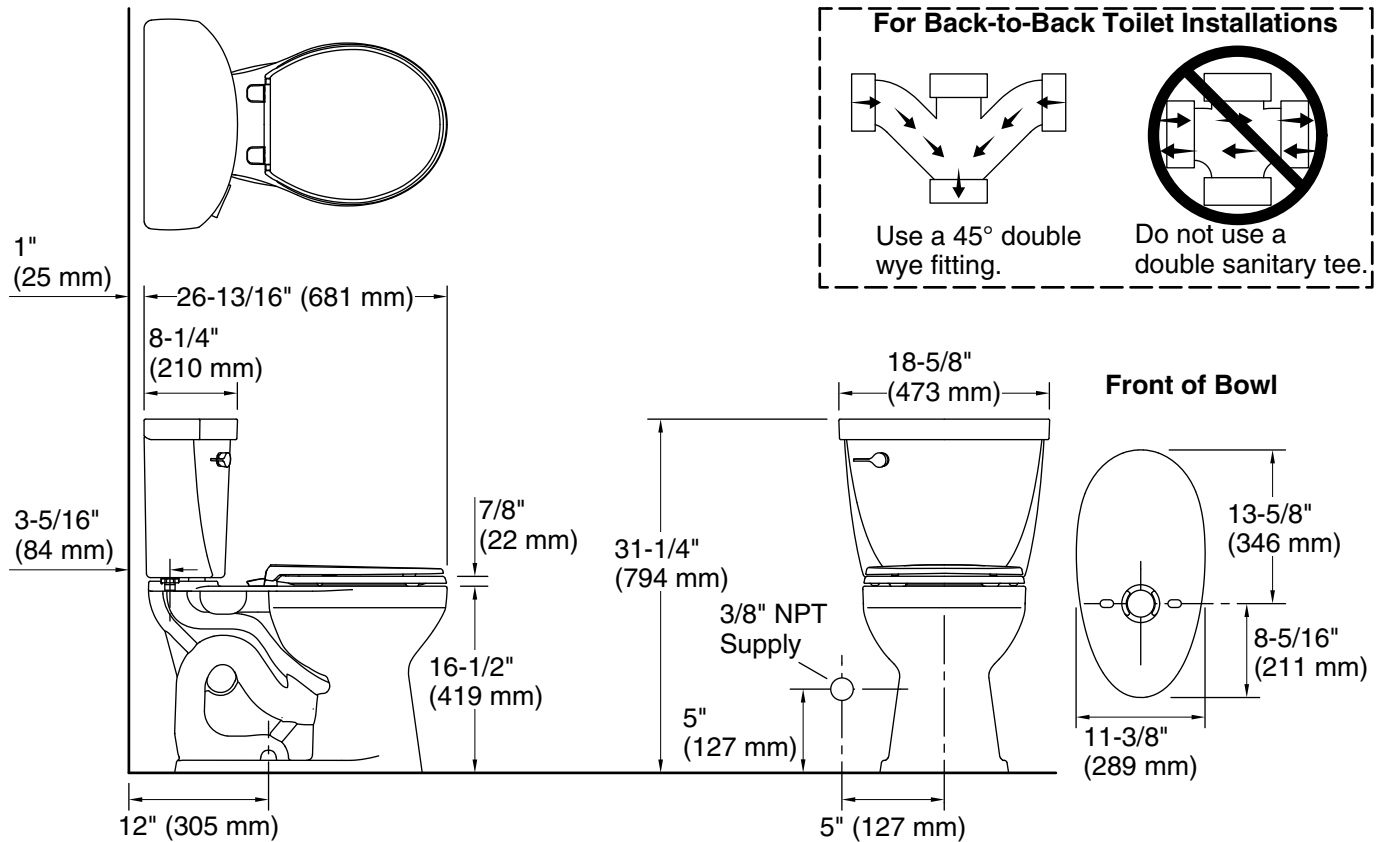

Features

- Two-piece design.
- Round-front bowl offers an ideal solution for smaller bathrooms and powder rooms.
- Comfort Height® feature offers chair-height seating that makes sitting down and standing up easier for most adults.
- 1.6 gpf (6.0 lpf).
- Left-hand Polished Chrome trip lever.
- 2-1/8" (54 mm) fully glazed trapway.
- Revolution 360® flushing technology generates a forceful swirling motion to keep the bowl clean longer.
- Sanitary guard where bowl and tank meet for ease of cleaning.
- CleanCoat® surface treatment inhibits the growth of water scale and mineral stains for improved ease of cleaning.

Installation

- Standard 12" (305 mm) rough-in.
- Seat and supply line sold separately.

Recommended Products/Accessories

K-4639 Cachet® Quiet-Close™ Round-Front Toilet Seat
K-76923 Puretide™ Quiet-Close™ Round-front manual bidet toilet seat
K-25986-L Left-hand trip lever
K-5420 Low-Profile Bolt Caps

Included Components

Product consists of:

K-31589 Round-front chair-height toilet bowl
K-31614 1.6 gpf toilet tank

ADA

CSA B651

OBC

Codes/Standards

ASME A112.19.2/CSA B45.1
DOE - Energy Policy Act 1992
ADA
ICC/ANSI A117.1
CSA B651
OBC

KOHLER®

Cimarron® Comfort Height® Two-piece round-front 1.6 gpf chair-height toilet K-31640

Technical Information

All product dimensions are nominal.

Toilet type:	Floor-mount
Waste Outlet:	Floor
Bowl shape:	Round-front
Flush type:	AquaPiston®, Revolution 360®
Trap passageway:	2-1/8" (54 mm)
Water Consumption	
Full:	1.6 gpf (6 lpf)
Water surface size:	8-5/8" x 7-13/16" (218 mm x 198 mm)
Rim to water surface:	6-5/8" (168 mm)
Rough-in:	12" (305 mm)