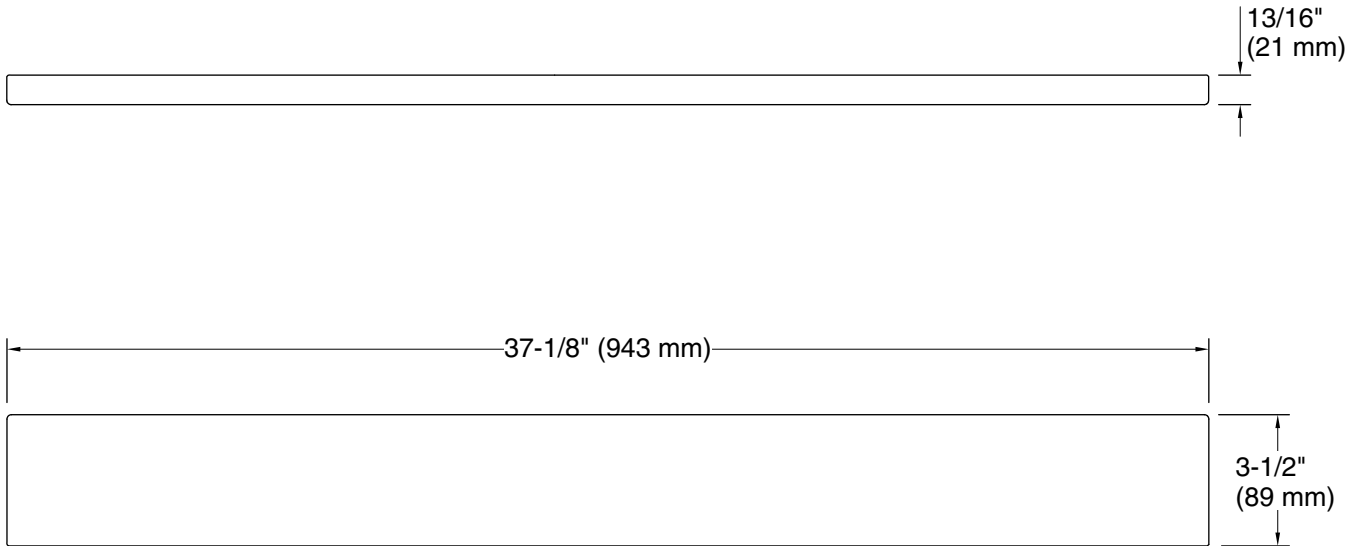

**Technical Information**

All product dimensions are nominal.  
Installation: Vanity top/ITB

**Notes**

Install this product according to the installation instructions.