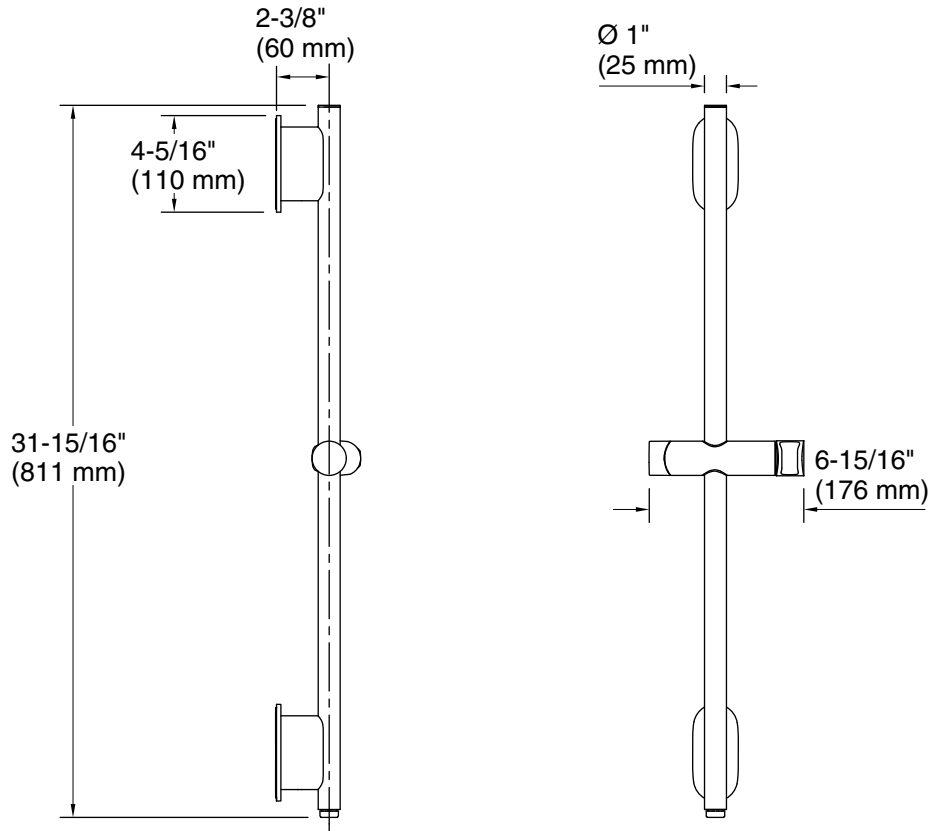

Technical Information

All product dimensions are nominal.

Drain included: No