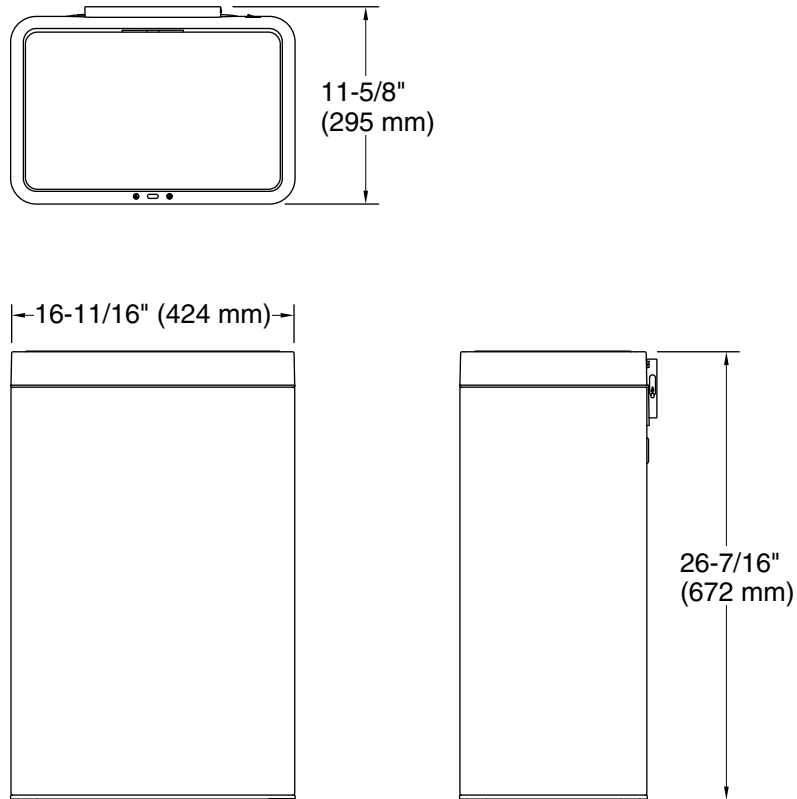

Available Colors/Finishes

Color tiles intended for reference only.

Color	Code	Description
-------	------	-------------

	MB1	
--	-----	--

Technical Information

All product dimensions are nominal.

Material: Stainless Steel