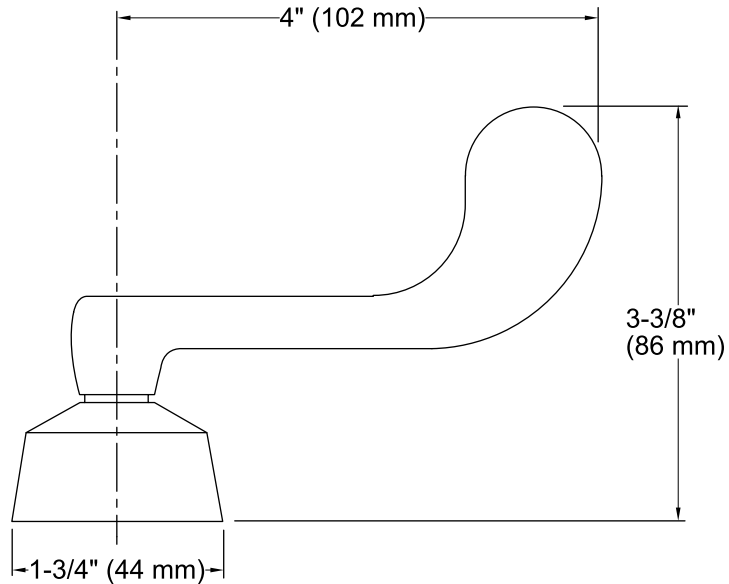

Color	Code	Description
-------	------	-------------

	CP	Polished Chrome
--	----	-----------------

Technical Information

All product dimensions are nominal.

Notes

Install this product according to the installation guide.