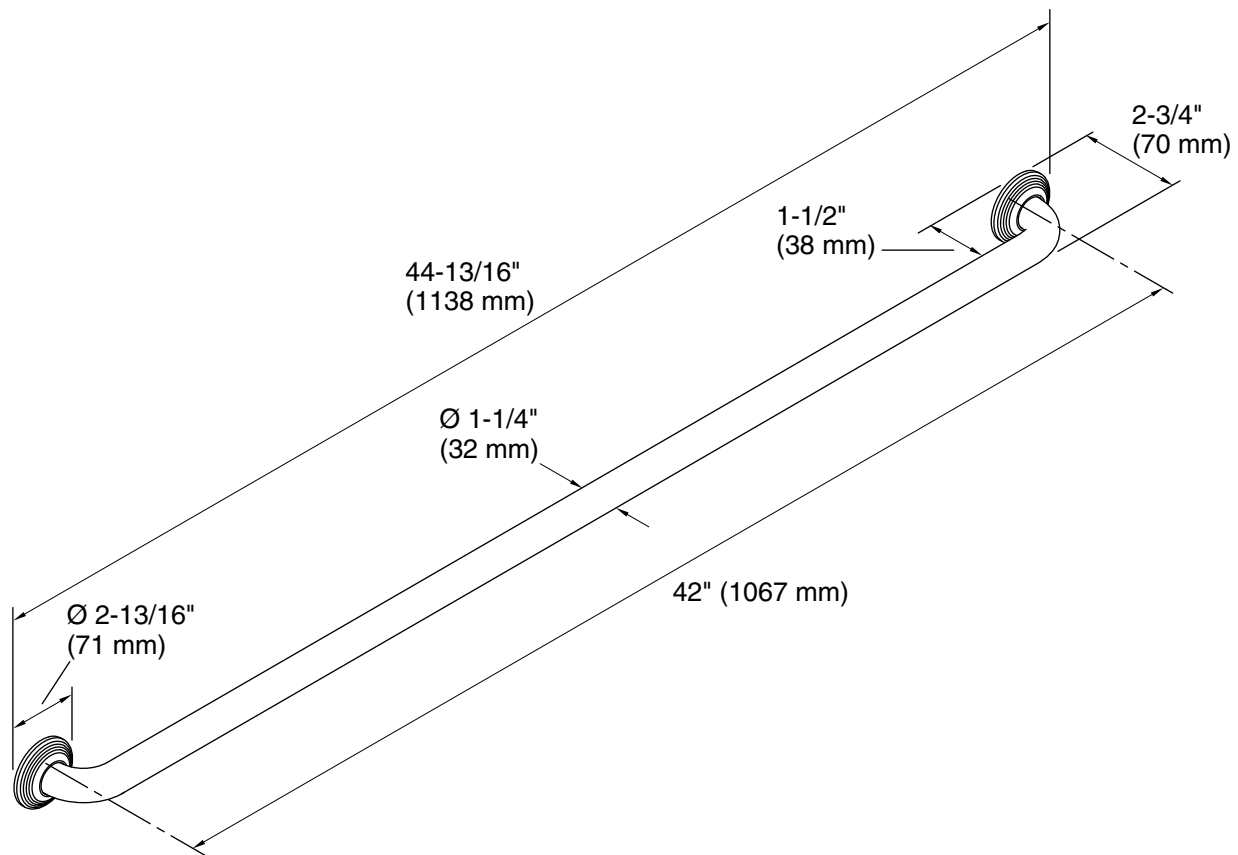

### Technical Information

All product dimensions are nominal.

Installation Type: Wall-mount

Material: Metal