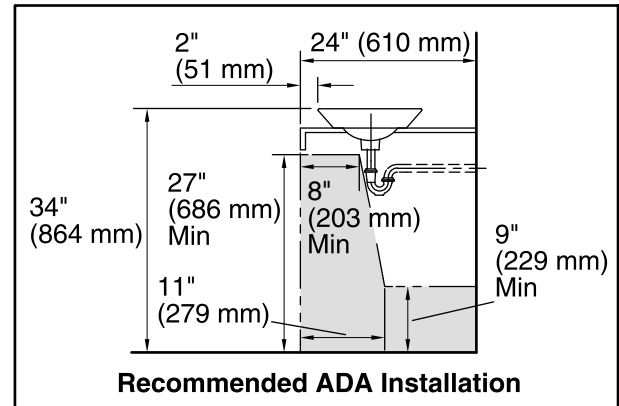

Color	Code	Description
-------	------	-------------

	0	White
--	---	-------

Empress Bouquet™ Conical Bell®

Above-counter/Wall-mount Bathroom Sink

K-14223-SMC

Technical Information

All product dimensions are nominal.

Bowl configuration:	Single
Installation:	Wall-mount, Vessel
Bowl area (Only):	Diameter: 15-7/8" (403 mm) Water depth: 4-1/4" (108 mm)
Drain hole:	1-3/4" (44 mm)
Template:	1002980-7, required, included

Notes

Install this product according to the installation instructions.

*Spout must be 5" (127 mm) long (min) for adequate clearance into the bathroom sink when installed with centerline as shown.

NOTICE: Countertop manufacturer or cutter must use the cut-out template provided with the product, or a current one provided by Kohler Co. (call 1-800-4-KOHLER). Kohler Co. is not responsible for cut-out errors when the incorrect cut-out template is used.