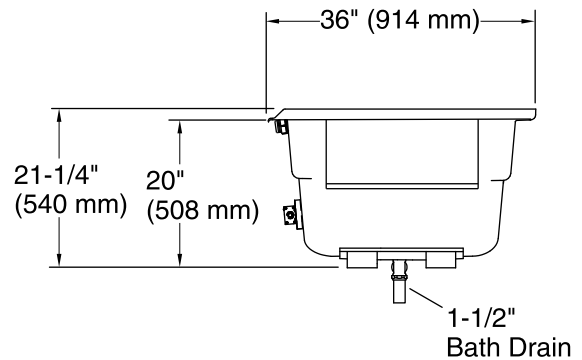

 Recommended Faucet Location

Access Panel  
20" (508 mm) L x  
15" (381 mm) H Min

### Technical Information

All product dimensions are nominal.

Installation:	Three-wall alcove
Drain location:	Left
Basin area, bottom:	48" x 24" (1219 mm x 610 mm)
Basin area, top:	59" x 30" (1499 mm x 762 mm)
Weight:	65 lbs (29.5 kg)
Minimum floor load:	39 lbs/ft <sup>2</sup> (190.4 kg/m <sup>2</sup> )
Water depth:	14" (356 mm)
Water capacity:	67 gal (253.6 L)
Electrical component rating:	Heated Surface: 120 V, 0.5 A, 60 Hz, 65 W
Minimum flat for door:	1-15/16" (49 mm)