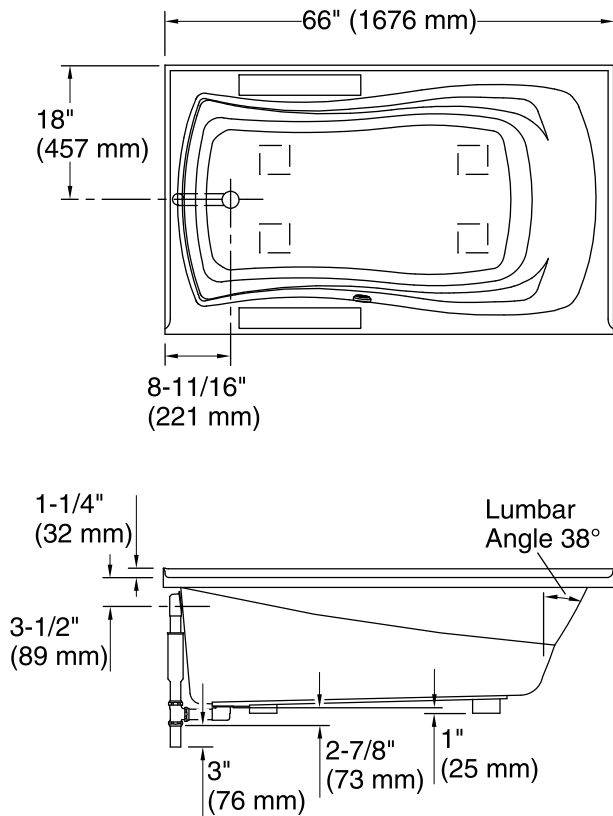

No change in measurements if connected with drain illustrated. (K-7161-AF)

Recommended Faucet Location

Access Panel
20" (508 mm) L x
15" (381 mm) H Min

Required Electrical Service

Technical Information

All product dimensions are nominal.

Installation:	Three-wall alcove
Drain location:	Left
Basin area, bottom:	48" x 24" (1219 mm x 610 mm)
Basin area, top:	59" x 30" (1499 mm x 762 mm)
Weight:	65 lbs (29.5 kg)
Minimum floor load:	39 lbs/ft² (190.4 kg/m²)
Water depth:	14" (356 mm)
Water capacity:	67 gal (253.6 L)
Electrical component rating:	Heated Surface: 120 V, 0.5 A, 60 Hz, 65 W
Minimum flat for door:	1-15/16" (49 mm)

Notes

Measure your actual product for rough-in details. Install this product according to the installation instructions.

The hot water supply should be 70% of the capacity of the bath or greater. Installations will vary.

If installing a rim-mount faucet, make sure there is no interference above or below the deck before drilling any holes.