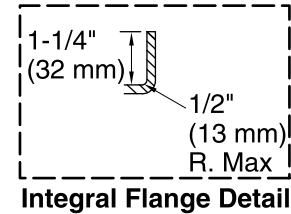

 Recommended Faucet Location

Access Panel  
20" (508 mm) L x  
15" (381 mm) H Min

### Technical Information

All product dimensions are nominal.

Installation:	Three-wall alcove
Drain location:	Left
Basin area, bottom:	48" x 24" (1219 mm x 610 mm)
Basin area, top:	59" x 30" (1499 mm x 762 mm)
Weight:	65 lbs (29.5 kg)
Minimum floor load:	39 lbs/ft <sup>2</sup> (190.4 kg/m <sup>2</sup> )
Water depth:	14" (356 mm)
Water capacity:	67 gal (253.6 L)
Electrical component rating:	Heated Surface: 120 V, 0.5 A, 60 Hz, 65 W
Minimum flat for door:	1-15/16" (49 mm)