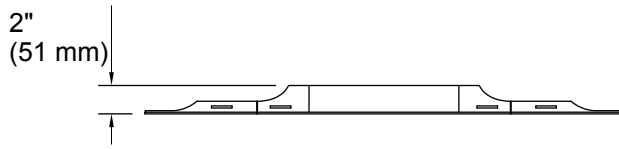

Required Electrical Service

One circuit required, protected with Class A Ground-Fault Circuit-Interrupter (GFCI) or Residual Current Device (RCD).

Lights: 120 V, 15 A, 60 Hz

Technical Information

All product dimensions are nominal.

Mirror type: Wall-mount pivot

Electrical component rating: Lights: 120 V, 0.8 A, 60 Hz

Notes

Install this product according to the installation instructions.

Select the type of fastener based on the wall material. A minimum 20 lb (9.07 kg) load bearing fastener is recommended.

Install the fastener to a stud to avoid possible property and product damage.

A dimmer switch is required. This product is compatible with most residential dimmer switches intended for incandescent and dimmable LED bulbs.