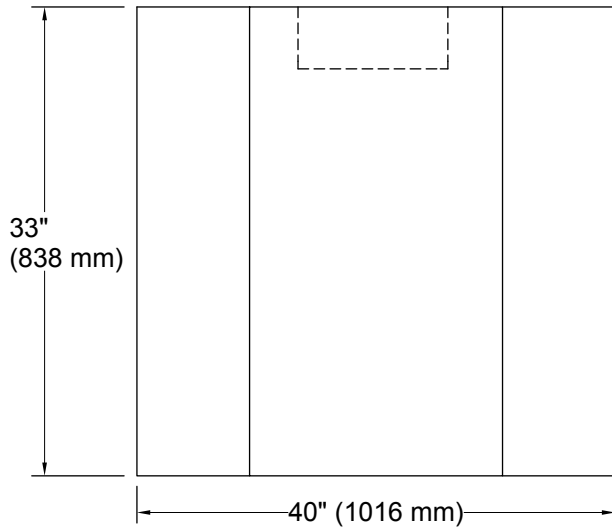

Required Electrical Service

One circuit required, protected with Class A Ground-Fault Circuit-Interrupter (GFCI) or Residual Current Device (RCD).

Lights: 120 V, 15 A, 60 Hz

Technical Information

All product dimensions are nominal.

Mirror type: Wall-mount pivot

Electrical component rating: Lights: 120 V, 0.8 A, 60 Hz

Notes

Install this product according to the installation instructions.

Select the type of fastener based on the wall material. A minimum 20 lb (9.07 kg) load bearing fastener is recommended.

Install the fastener to a stud to avoid possible property and product damage.

A dimmer switch is required. This product is compatible with most residential dimmer switches intended for incandescent and dimmable LED bulbs.