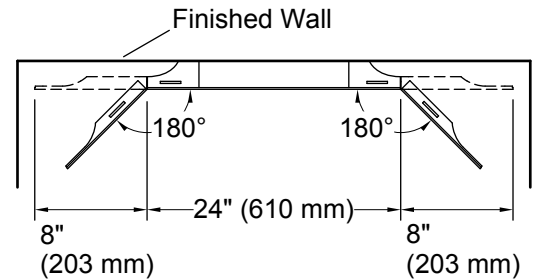

Required Electrical Service

One circuit required, protected with Class A Ground-Fault Circuit-Interrupter (GFCI) or Residual Current Device (RCD).

Lights: 120 V, 15 A, 60 Hz

Technical Information

All product dimensions are nominal.

Mirror type: Wall-mount pivot

Electrical component rating: Lights: 120 V, 0.8 A, 60 Hz

Notes

Install this product according to the installation instructions.

Select the type of fastener based on the wall material. A minimum 20 lb (9.07 kg) load bearing fastener is recommended.

Install the fastener to a stud to avoid possible property and product damage.

A dimmer switch is required. This product is compatible with most residential dimmer switches intended for incandescent and dimmable LED bulbs.