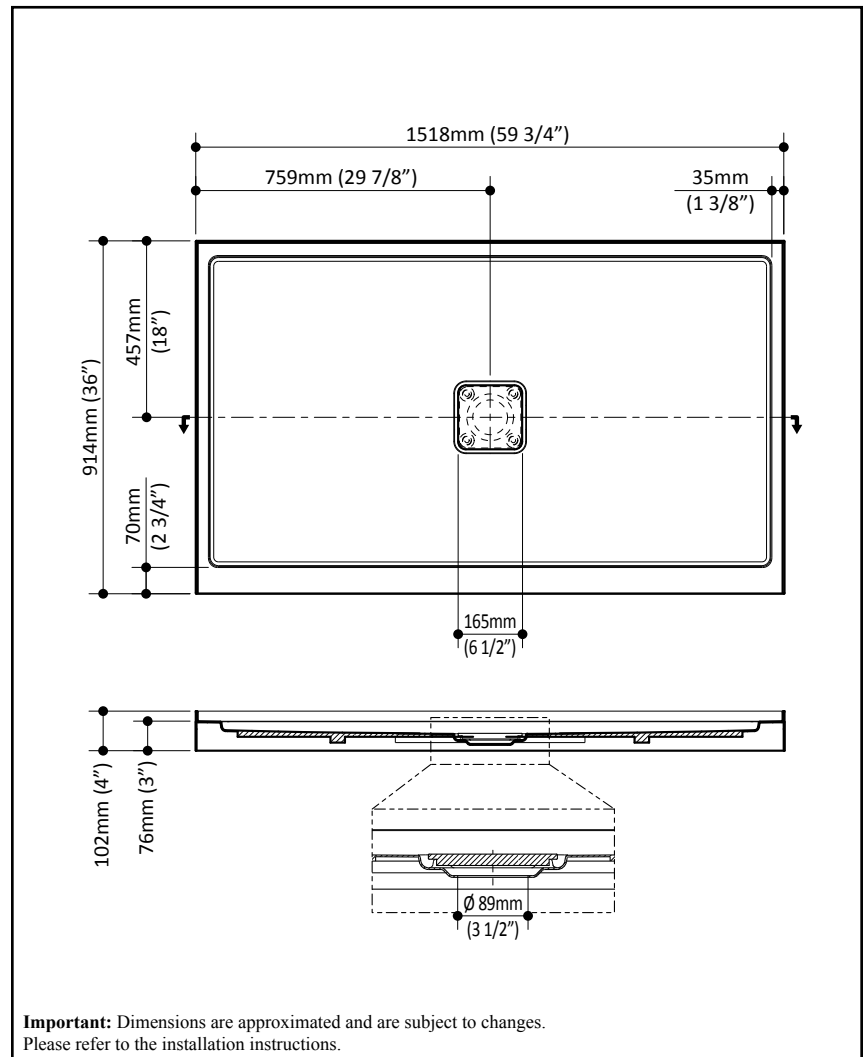

Product dimensions: