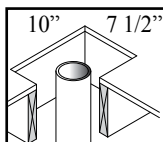

OPURE™

BW1213

60x36x1 1/2 Rectangular Acrylic Shower Base

SPECIFICATIONS

Features

- Rectangular shower base
- Acrylic base fiberglass reinforced
- 1524 mm x 914 mm (60 x 36 in.)
- Low-1 1/2 in. threshold (40 mm)
- Tiling flange kit included
- Corner or alcove installation
- Drain cover included

WARRANTY

Kalia Inc. guarantees all aspects of its products to be free of defects in material and workmanship for normal residential use. **Refer to the warranty included with the Kalia products for details.**

Colors

- White : BW1213-240

Certifications

The specified model meets or exceeds the following standards;

- ANSI Z124.1.2
- CSA B45.0 B45.5

Packaging

- **Dimensions:**
  1575 mm x 970 mm x 90 mm
  (62 x 38 3/16 x 3 1/2 po)
- **Weight:** 54 lbs (24.5 kg)

Installation Notes

This product must be installed following the installation instructions provided.

Wood floor

Important: Dimensions are approximated and are subject to changes. Please refer to the installation instructions.

Kalia inc.
1355, 2nd Street
Sainte-Marie (Quebec)
Canada G6E 1G9

t. 1-418-387-9090
1 877 GO KALIA (1-877-465-2542)
f. 1-418-387-9089
www.KaliaStyle.com