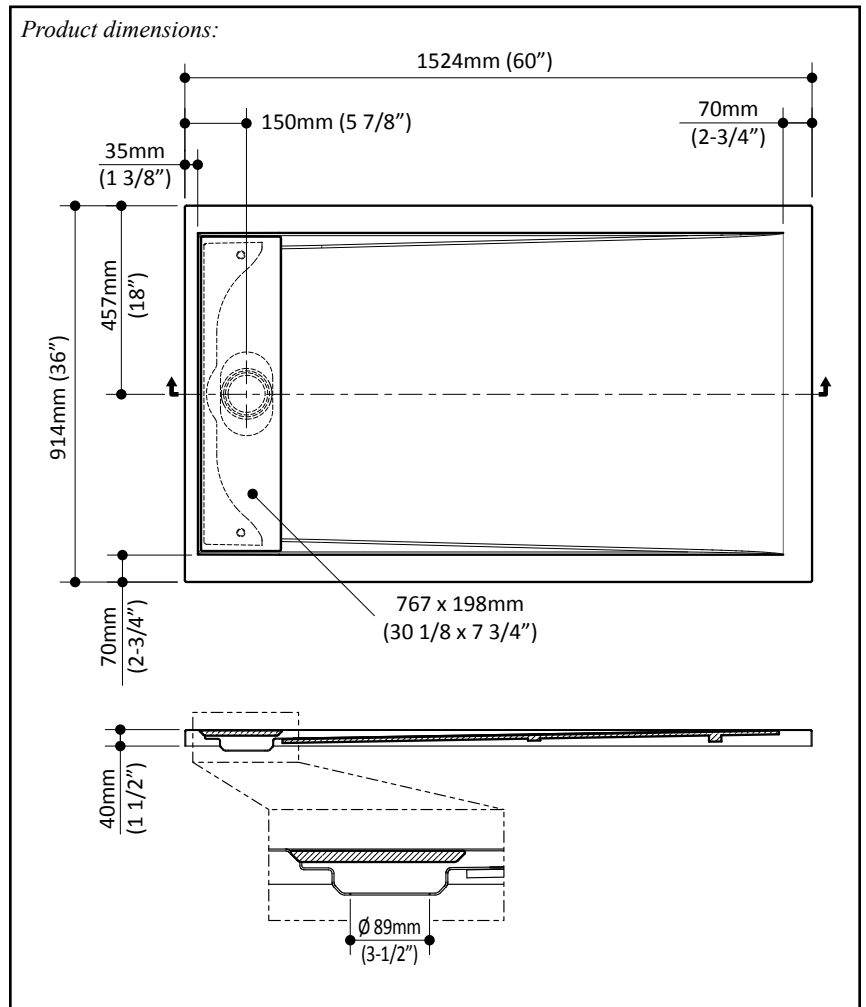

**OPURE™**

**BW1213**

**60x36x1 1/2 Rectangular Acrylic Shower Base**

**SPECIFICATIONS**

**Features**

- Rectangular shower base
- Acrylic base fiberglass reinforced
- 1524 mm x 914 mm (60 x 36 in.)
- Low-1 1/2 in. threshold (40 mm)
- Tiling flange kit included
- Corner or alcove installation
- Drain cover included

**Colors**

- White : BW1213-240

**Certifications**

The specified model meets or exceeds the following standards;

- ANSI Z124.1.2
- CSA B45.0 B45.5

**Packaging**

- **Dimensions:**  
1575 mm x 970 mm x 90 mm  
(62 x 38 3/16 x 3 1/2 po)
- **Weight:** 54 lbs (24.5 kg)

**Installation Notes**

This product must be installed following the installation instructions provided.

Concrete floor

Wood floor

**Important:** Dimensions are approximated and are subject to changes. Please refer to the installation instructions.