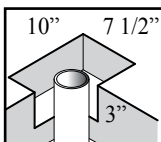

Installation Notes

This product must be installed following the installation instructions provided.

Concrete floor