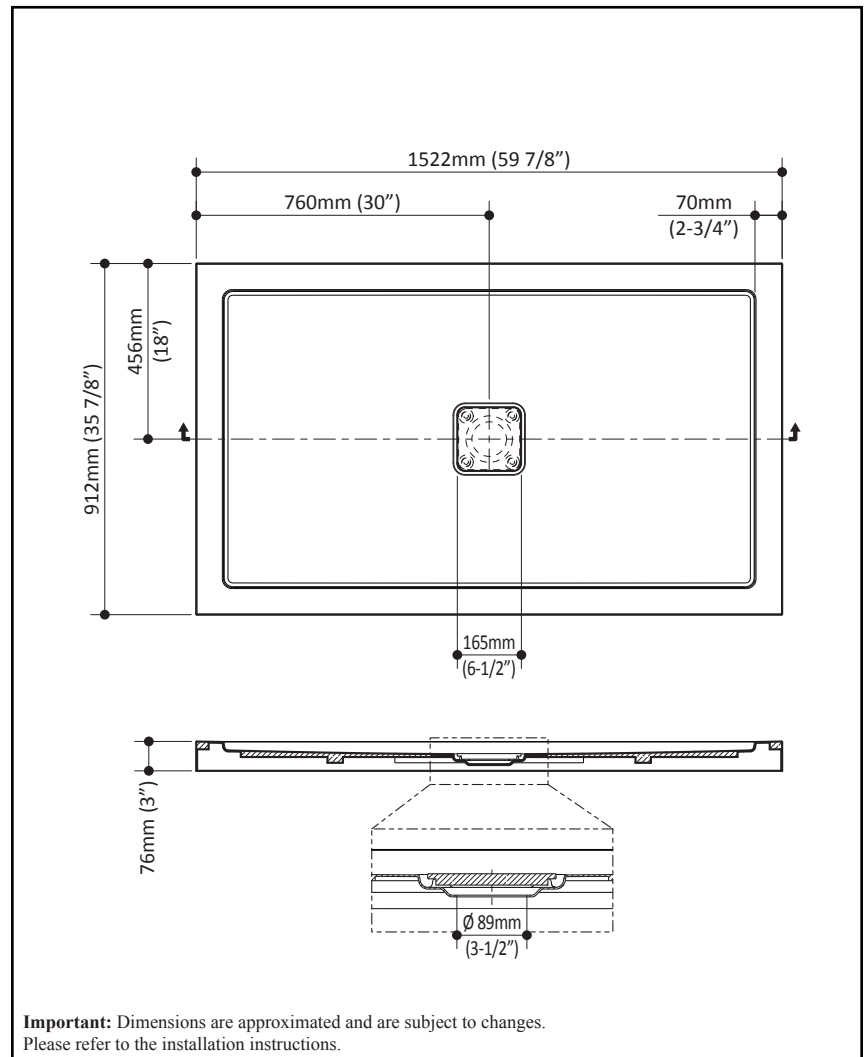

Packaging

- **Dimensions:**
  1560 mm x 960 mm x 90 mm
  (61 1/2 x 37 13/16 x 3 1/2 in.)
- **Weight:** 68 lb (31 kg)

Product dimensions: