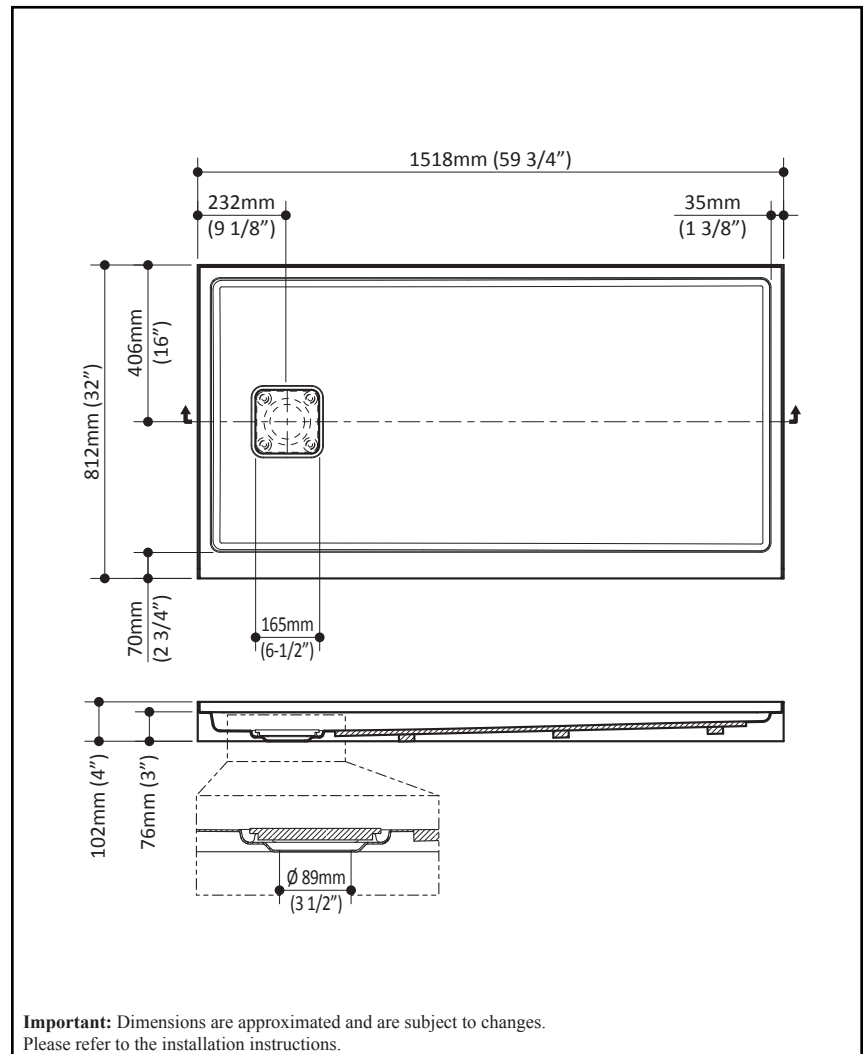

Product dimensions: