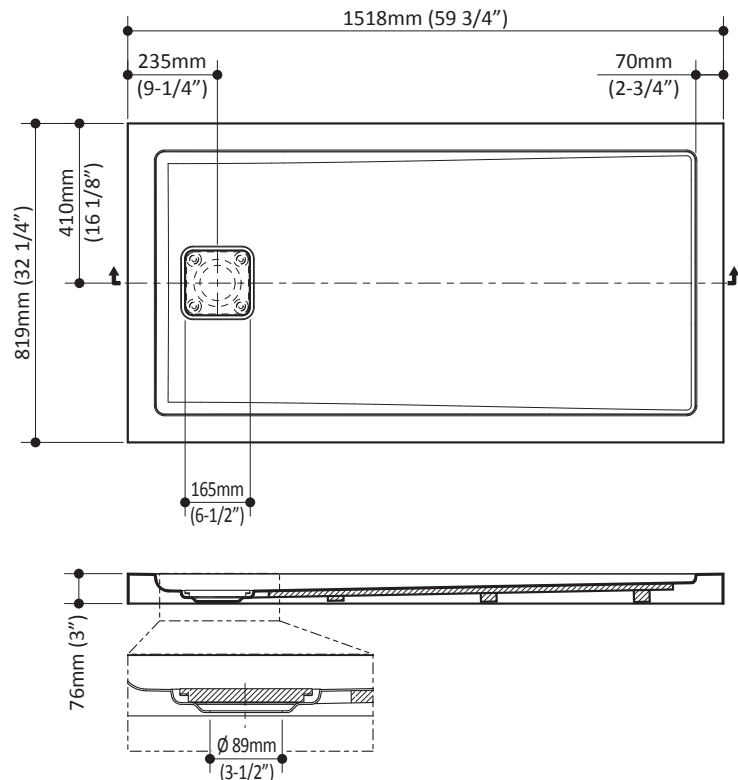

BW1079

60x32x3 Rectangular Acrylic Shower Base

SPECIFICATIONS

Features

- Rectangular shower base
- Acrylic base fiberglass reinforced
- 1518 mm x 819 mm (59 3/4 x 32 1/4 in.)
- Low-3 in. threshold (76 mm)
- Tiling flange kit included
- Corner or alcove installation
- Drain cover included

Colors

- White : BW1079-240

Certifications

The specified model meets or exceeds the following standards;

- ANSI Z124.1.2
- CSA B45.0 B45.5

Packaging

- **Dimensions:**
1560 mm x 850 mm x 90 mm
(61 1/2 x 33 1/2 x 3 1/2 in.)
- **Weight:** 59 lb (26.6 kg)

Product dimensions:

Important: Dimensions are approximated and are subject to changes. Please refer to the installation instructions.

Kalia inc.
1355, 2nd Street
Sainte-Marie (Quebec)
Canada G6E 1G9

t. 1-418-387-9090
1 877 GO KALIA (1-877-465-2542)
f. 1-418-387-9089
www.KaliaStyle.com