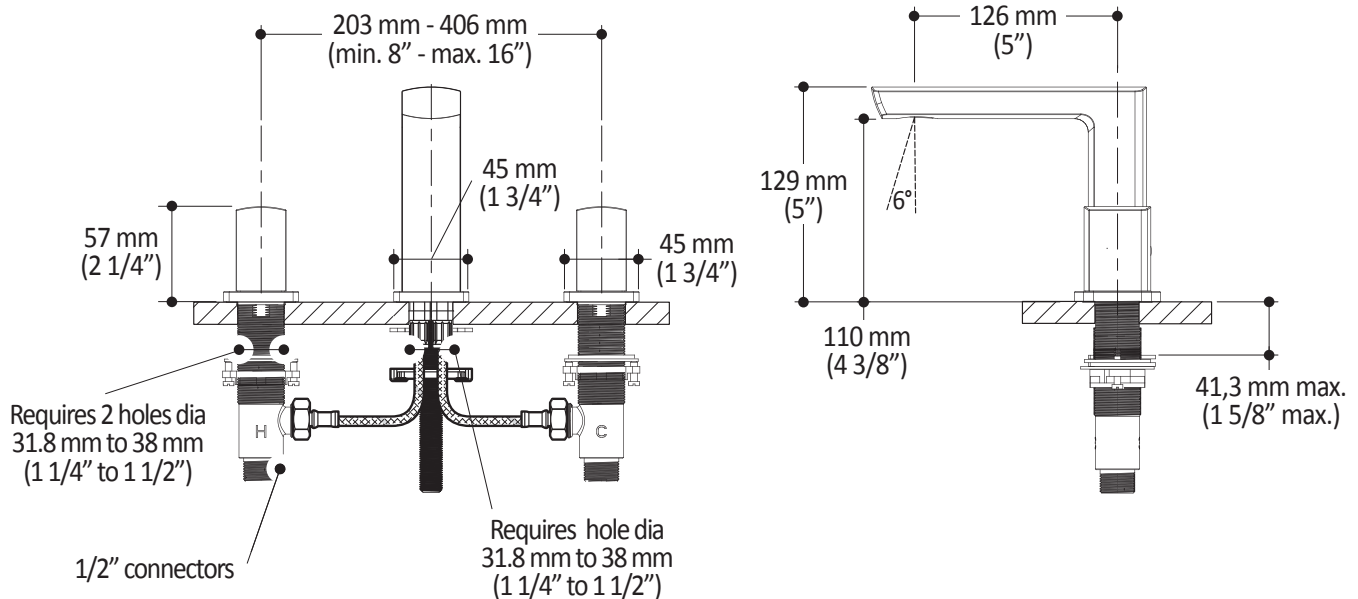

Packaging

- **Dimensions:** 315 mm x 210 mm x 70 mm (12 3/8" x 8 1/4" x 2 3/4")
- **Volume:** 0.005 m³ (0.16 pi³)
- **Total weight:** 4.9 lb (2.22 kg)

Colors (Finishes)

- Chrome : BF1454-110
- Chrome & Black : BF1454-150

Maximum flow rate

- 8.3 litres/min (2.2 gallons/min)

Certifications

The specified model meets or exceeds the following standards;

- ASME A112.18.1/CSA B125.1
- ANSI/NSF 61-9

Installation Notes

This product must be installed following the installation instructions provided.

Product dimensions:

Important : Dimensions are approximated and are subject to changes. Please refer to the installation instructions.

ONCE UPON A TIME...WATER®

1355, 2nd Street
Sainte-Marie (Quebec)
Canada G6E 1G9