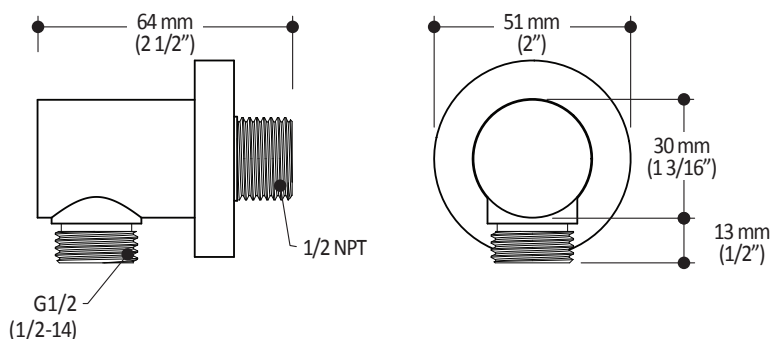

Important: Dimensions are approximated and are subject to changes. Please refer to the installation instructions.

Kalia inc.
1355, 2nd Street
Sainte-Marie (Quebec)
Canada G6E 1G9

t. 1-418-387-9090
1 877 GO KALIA (1-877-465-2542)
f. 1-418-387-9089
www.KaliaStyle.com