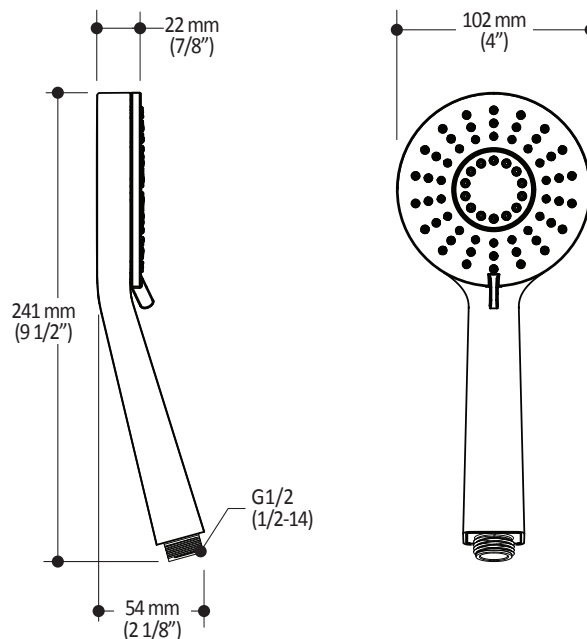

WARRANTY

Kalia Inc. guarantees all aspects of its products to be free of defects in material and workmanship for normal residential use. **Refer to the warranty included with the Kalia products for details.**

Product dimensions: