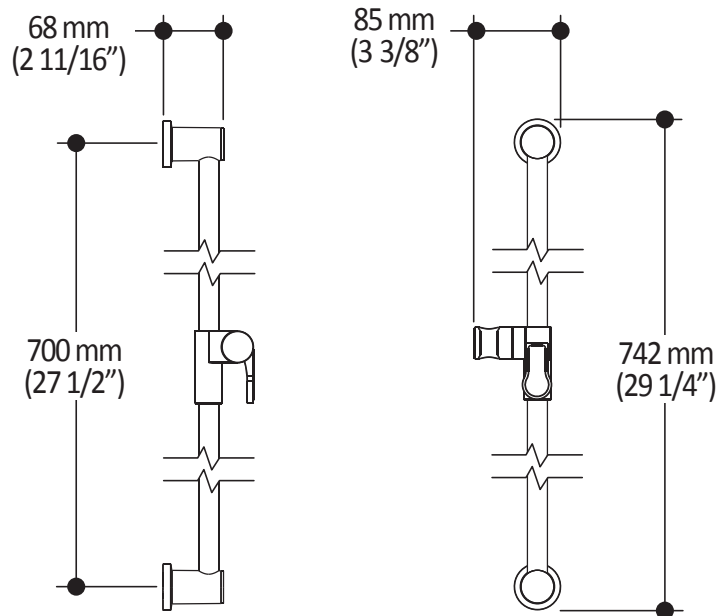

WARRANTY

Kalia Inc. guarantees all aspects of its products to be free of defects in material and workmanship for normal residential use. **Refer to the warranty included with the Kalia products for details.**

Product dimensions: