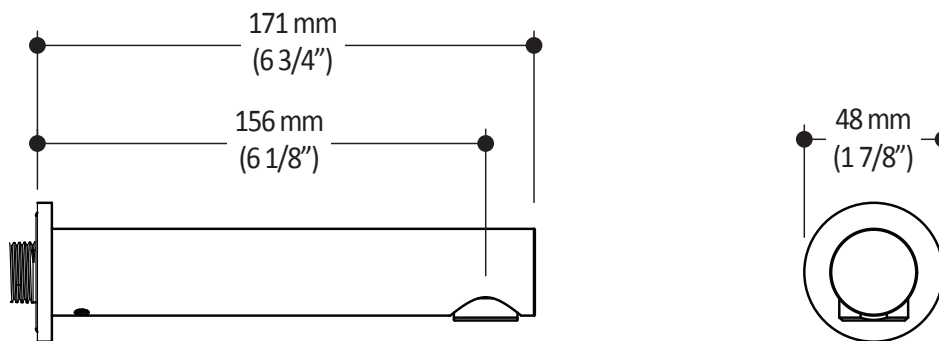

Important: Dimensions are approximated and are subject to changes. Please refer to the installation instructions.

Kalia inc.
1355, 2nd Street
Sainte-Marie (Quebec)
Canada G6E 1G9

t. 1-418-387-9090
1 877 GO KALIA (1-877-465-2542)
f. 1-418-387-9089
www.KaliaStyle.com