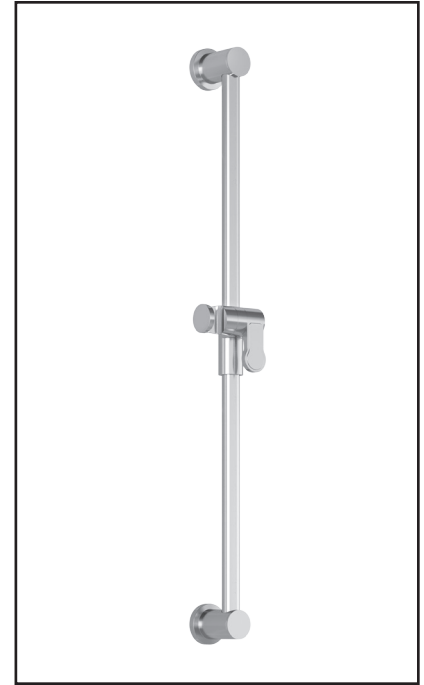

Components included

- 102845 : 2-jet handshower
- 103577 : Wallbar
- 101620 : 60" flexible and soft PVC hose
- BF1299 : 1/2" Pressure balance valve with diverter and decorative trim
- 102847 : Wall outlet
- 102870 : Tub spout

102845

STANDARD: 2-Jet Handshower

SPECIFICATIONS

Features

- Dimension: 102mm (4")
- Anti-scale system with soft sprays
- Water G1/2 male inlet
- 2 direct positions and 1 shared position
- PVD finish (Physical Vapour Deposit): A high technology process that protects the surface finish for increased durability

ONCE UPON A TIME...WATER®

103577

Wallbar for handshower

SPECIFICATIONS

Features

- Total height of 742 mm (30")
- Easy-to-use gliding system
- Locking system

Colors (Finishes)

- Chrome : 103577-110

Packaging

- **Dimensions:** 798 mm x 205 mm x 89 mm (31 1/2" x 8" x 3 1/2")
- **Volume:** 0.27 cu ft (0.010 cu m)
- **Total weight:** 1.9 lb (0.86 kg)

Installation Notes

This product must be installed following the installation instructions provided.