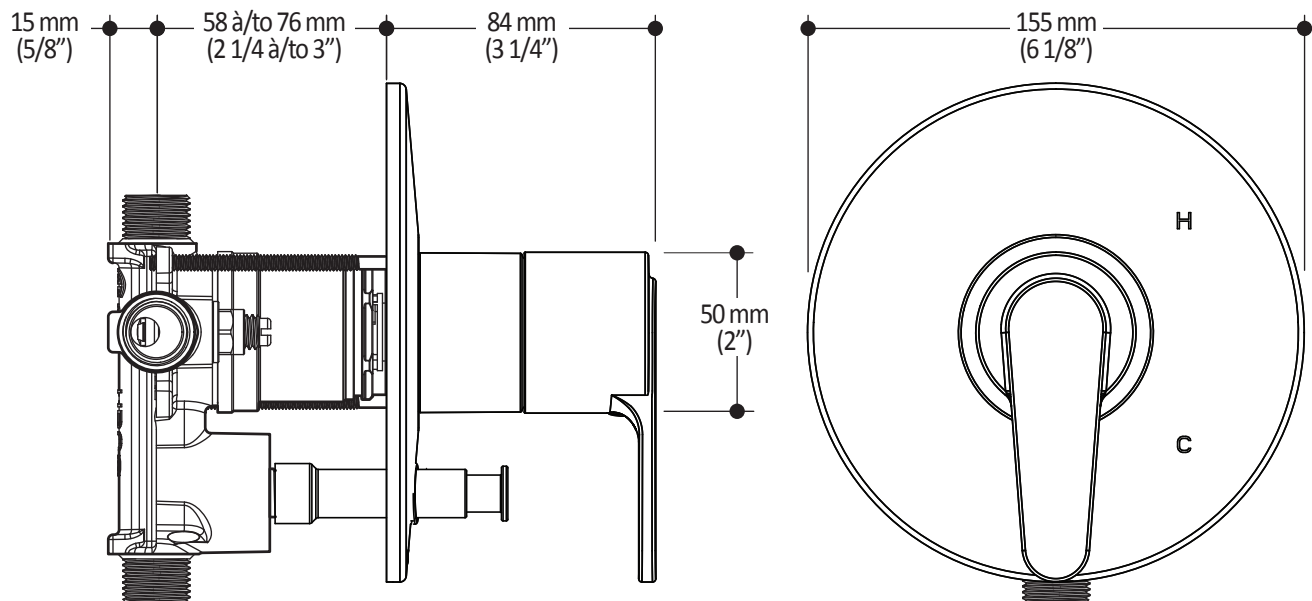

WARRANTY

Kalia Inc. guarantees all aspects of its products to be free of defects in material and workmanship for normal residential use. **Refer to the warranty included with the Kalia products for details.**

Product dimensions: