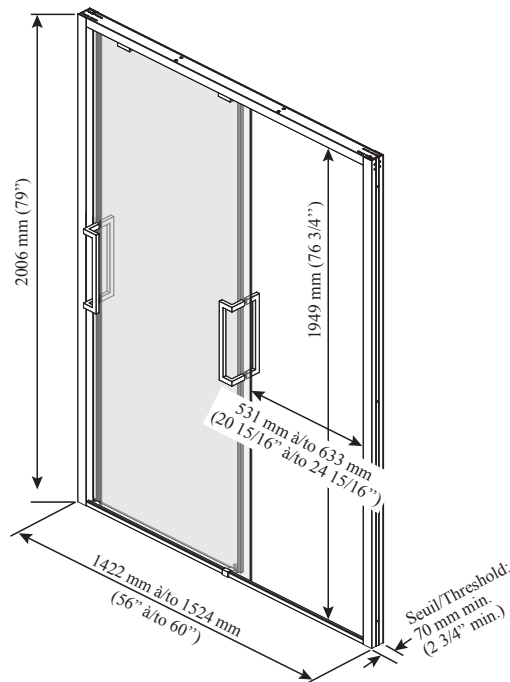

WARRANTY

Kalia Inc. guarantees all aspects of its products to be free of defects in material and workmanship for normal residential use. **Refer to the warranty included with the Kalia products for details.**

DR1951-160-003,
DR1952-160-003,
Right-opening shown