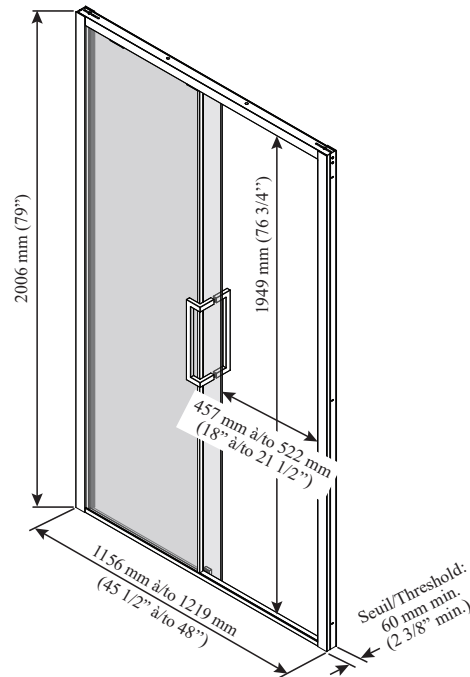

WARRANTY

Kalia Inc. guarantees all aspects of its products to be free of defects in material and workmanship for normal residential use. Refer to the warranty included with the Kalia products for details.

DR1840-160-003
Right-opening shown