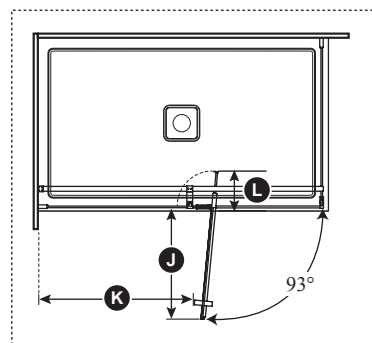

ONCE UPON A TIME...WATER®

DISTINK™ 54" x 36"

DR1746/DR1749
54" x 36" Pivot Door

SPECIFICATIONS

Features

- **Frameless** pivot 2-panel door for corner shower
- Large adjustment up to 154 mm (6")
- Ultra-strong stainless steel hinges placed at the top and bottom of the panel for sleek look
- Linear bracing bar with optimal clearance for rainheads
- 1956 mm (77") panel height provides freedom of movement
- Door access: 595 to 722 mm (23 1/2" to 28 1/2")
- 200 mm (8") ergonomic inside and outside handles
- Sealed magnet ensuring door to shut watertight
- 8 mm (5/16") clear tempered glass **with Duraclean treatment** for easy maintenance
- Reversible unit (mobile panel closes on return panel)
- The shower door is a one-person installation

INSTALLATION NOTES

Minimum threshold required for installation is 25 mm (1"). This product must be installed following the installation instructions provided.

WARRANTY

Kalia Inc. guarantees all aspects of its products to be free of defects in material and workmanship for normal residential use. Refer to the warranty included with the Kalia products for details.

DR1746-110-003/
DR1749-110-003;
Right opening shown

Template tool
included

Important: Dimensions are approximated and are subject to changes. Please refer to the installation instructions.

Door dimensions

| | |
|----------|---------------------------------------|
| A | 129 mm (5") |
| B | 1270 mm to 1422 mm (50" to 56") |
| C | Mobile panel: 830 mm (32 11/16") |
| D | Fixed panel: 617 mm (24 1/4") |
| E | Return panel: 798 mm (31 7/16") |
| F | 1941.5 mm (76 7/16") |
| G | Door Height: 1956 mm (77") |
| H | 595 to 722 mm (23 1/2" to 28 1/2") |
| I | 864 mm to 883 mm (34" to 34 3/4") |
| J | 600 mm to 750 mm (23 5/8" to 29 1/2") |
| K | Min. Clearance: 575 mm (22 5/8") |
| L | Excess 77 mm to 229 mm (3" to 9") |