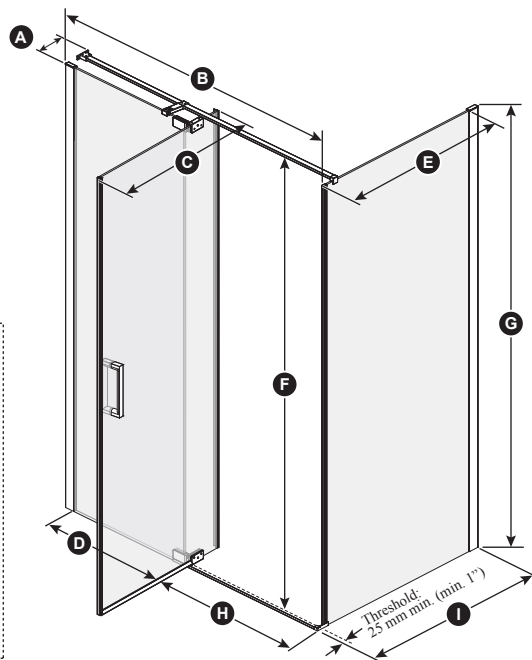

ONCE UPON A TIME...WATER®

DISTINK™ 54" x 36"

DR1746/DR1749
54" x 36" Pivot Door

SPECIFICATIONS

Features

- **Frameless** pivot 2-panel door for corner shower
- Large adjustment up to 154 mm (6")
- Ultra-strong stainless steel hinges placed at the top and bottom of the panel for sleek look
- Linear bracing bar with optimal clearance for rainheads
- 1956 mm (77") panel height provides freedom of movement
- Door access: 595 to 722 mm (23 1/2" to 28 1/2")
- 200 mm (8") ergonomic inside and outside handles
- Sealed magnet ensuring door to shut watertight
- 8 mm (5/16") clear tempered glass **with Duraclean treatment** for easy maintenance
- Reversible unit (mobile panel closes on return panel)
- The shower door is a one-person installation

INSTALLATION NOTES

Minimum threshold required for installation is 25 mm (1"). This product must be installed following the installation instructions provided.

WARRANTY

Kalia Inc. guarantees all aspects of its products to be free of defects in material and workmanship for normal residential use. Refer to the warranty included with the Kalia products for details.

DR1746-110-003/
DR1749-110-003;
Right opening shown

Template tool
included

Important: Dimensions are approximated and are subject to changes. Please refer to the installation instructions.

Door dimensions

| | |
|----------|---------------------------------------|
| A | 129 mm (5") |
| B | 1270 mm to 1422 mm (50" to 56") |
| C | Mobile panel: 830 mm (32 11/16") |
| D | Fixed panel: 617 mm (24 1/4") |
| E | Return panel: 798 mm (31 7/16") |
| F | 1941.5 mm (76 7/16") |
| G | Door Height: 1956 mm (77") |
| H | 595 to 722 mm (23 1/2" to 28 1/2") |
| I | 864 mm to 883 mm (34" to 34 3/4") |
| J | 600 mm to 750 mm (23 5/8" to 29 1/2") |
| K | Min. Clearance: 575 mm (22 5/8") |
| L | Excess 77 mm to 229 mm (3" to 9") |