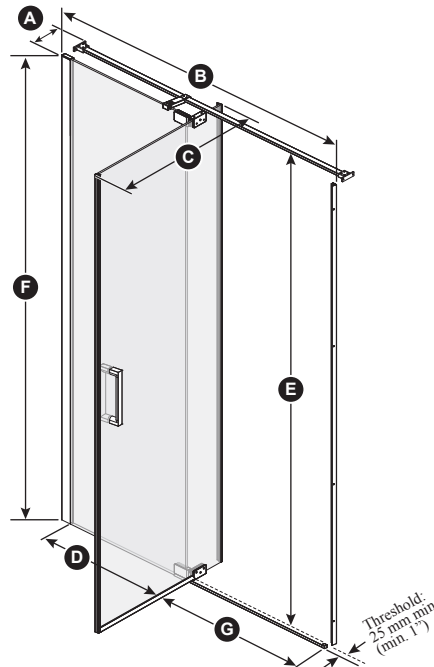

ONCE UPON A TIME...WATER®

DISTINK™ 54''

**DR1741
54'' Pivot Door**

SPECIFICATIONS

Features

- **Frameless** pivot 2-panel door for alcove shower
- Large adjustment up to 154 mm (6'')
- Ultra-strong stainless steel hinges placed at the top and bottom of the panel for sleek look
- Linear bracing bar with optimal clearance for rainheads
- 1956 mm (77'') panel height provides freedom of movement
- Door access: 595 to 722 mm (23 1/2'' to 28 1/2'')
- 200 mm (8'') ergonomic inside and outside handles
- Sealed magnet ensuring door to shut watertight
- 8 mm (5/16'') clear tempered glass **with Duraclean treatment** for easy maintenance
- Reversible unit
- The shower door is a one-person installation

INSTALLATION NOTES

Minimum threshold required for installation is 25 mm (1''). This product must be installed following the installation instructions provided.

WARRANTY

Kalia Inc. guarantees all aspects of its products to be free of defects in material and workmanship for normal residential use. Refer to the warranty included with the Kalia products for details.

DR1741-110-003/
Right opening shown

Template tool
included

Important: Dimensions are approximated and are subject to changes. Please refer to the installation instructions.

Door dimensions

A	129 mm (5'')
B	1270 mm to 1422 mm (50'' to 56'')
C	Mobile panel: 830 mm (32 11/16'')
D	Fixed panel: 617 mm (24 1/4'')
E	1941.5 mm (76 7/16'')
F	Door Height: 1956 mm (77'')
G	595 to 722 mm (23 1/2'' to 28 1/2'')
H	600 mm to 750 mm (23 5/8'' to 29 1/2'')
I	Min. Clearance: 575 mm (22 5/8'')
J	Excess 80 mm to 232 mm (3 1/8'' to 9 1/8'')