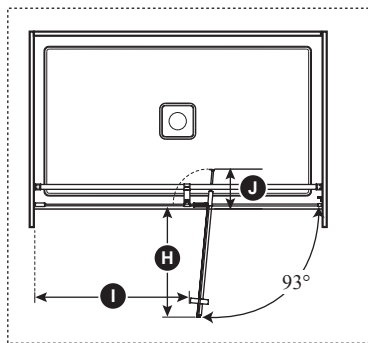

ONCE UPON A TIME...WATER®

DISTINK™ 54''

**DR1741
54'' Pivot Door**

SPECIFICATIONS

Features

- **Frameless** pivot 2-panel door for alcove shower
- Large adjustment up to 154 mm (6'')
- Ultra-strong stainless steel hinges placed at the top and bottom of the panel for sleek look
- Linear bracing bar with optimal clearance for rainheads
- 1956 mm (77'') panel height provides freedom of movement
- Door access: 595 to 722 mm (23 1/2'' to 28 1/2'')
- 200 mm (8'') ergonomic inside and outside handles
- Sealed magnet ensuring door to shut watertight
- 8 mm (5/16'') clear tempered glass **with Duraclean treatment** for easy maintenance
- Reversible unit
- The shower door is a one-person installation

INSTALLATION NOTES

Minimum threshold required for installation is 25 mm (1''). This product must be installed following the installation instructions provided.

WARRANTY

Kalia Inc. guarantees all aspects of its products to be free of defects in material and workmanship for normal residential use. Refer to the warranty included with the Kalia products for details.

DR1741-110-003/
Right opening shown

Template tool
included

Important: Dimensions are approximated and are subject to changes. Please refer to the installation instructions.

Door dimensions

A	129 mm (5'')
B	1270 mm to 1422 mm (50'' to 56'')
C	Mobile panel: 830 mm (32 11/16'')
D	Fixed panel: 617 mm (24 1/4'')
E	1941.5 mm (76 7/16'')
F	Door Height: 1956 mm (77'')
G	595 to 722 mm (23 1/2'' to 28 1/2'')
H	600 mm to 750 mm (23 5/8'' to 29 1/2'')
I	Min. Clearance: 575 mm (22 5/8'')
J	Excess 80 mm to 232 mm (3 1/8'' to 9 1/8'')