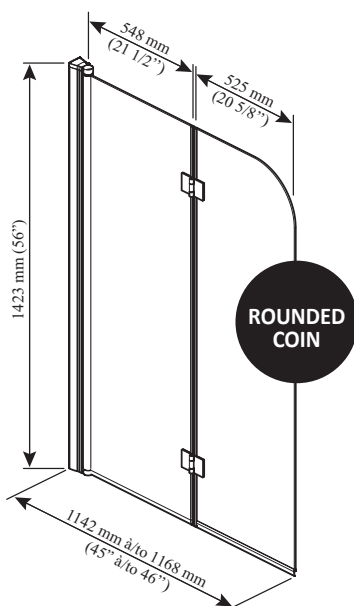

**Features**

- **Frameless** pivot bath shield
- Articulated double pivot door allowing full access to the tub
- 25 mm (1") adjustment
- 6 mm (1/4") clear tempered glass
- Reversible (right of left opening)
- 1423 mm (56") door height

**Finish**

Chrome:  
- DR1230-110-XXX

Brushed Nickel PVD:  
- DR1230-120-XXX

Matte Black:  
- DR1230-160-XXX

**Glass patternn**

Clear tempered glass:  
- DR1230-XXX-000

**INSTALLATION NOTES**

This product must be installed following the installation instructions provided.

DR1230-XXX-XXX; Left opening shown

1<sup>st</sup> panel movement

2<sup>nd</sup> panel movement

**Important:** Dimensions are approximated and are subject to changes. Please refer to the installation instructions.