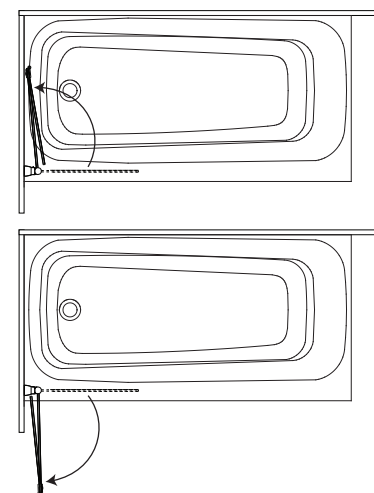

**Features**

- **Frameless** pivot bath shield
- Articulated double pivot door allowing full access to the tub
- 25 mm (1") adjustment
- 6 mm (1/4") clear tempered glass
- Reversible (right of left opening)
- 1423 mm (56") door height

DR1230-XXX-XXX; Left opening shown

1<sup>st</sup> panel movement

2<sup>nd</sup> panel movement

**Important:** Dimensions are approximated and are subject to changes. Please refer to the installation instructions.