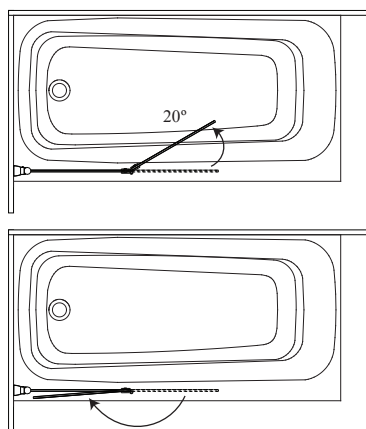

**Features**

- **Frameless** pivot bath shield
- Articulated double pivot door allowing full access to the tub
- 25 mm (1") adjustment
- 6 mm (1/4") clear tempered glass
- Reversible (right of left opening)
- 1423 mm (56") door height

DR1230-XXX-XXX; Left opening shown

1<sup>st</sup> panel movement

2<sup>nd</sup> panel movement

**Important:** Dimensions are approximated and are subject to changes. Please refer to the installation instructions.