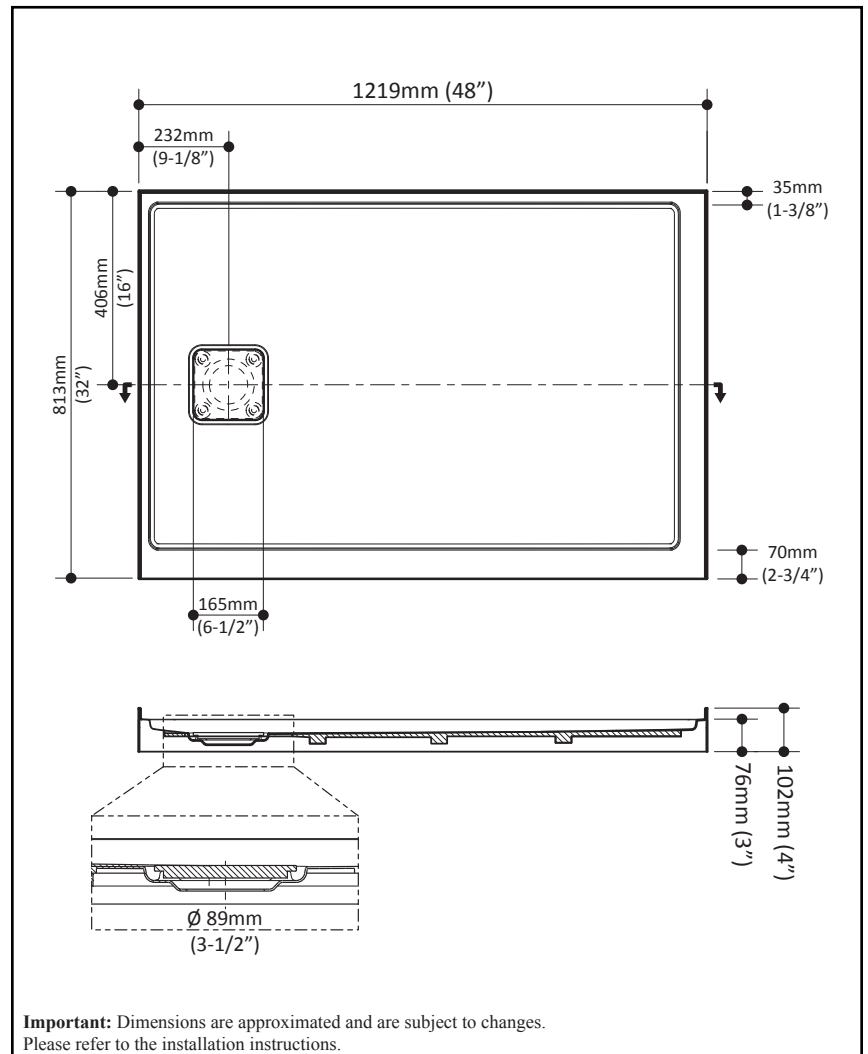

**KOVER™****BW1551****48x32x3 Rectangular Acrylic Shower Base (left drain)****SPECIFICATIONS****Features**

- Rectangular shower base
- Acrylic base fiberglass reinforced
- 1219 mm x 813 mm (48 x 32 in.)
- Low-3 in. threshold (76 mm)
- Left drain
- Left integrated tiling flange on 2 sides
- Drain cover included

Colors

- White : BW1551-240

Certifications

The specified model meets or exceeds the following standards;

- IAPMO Z124
- CSA B45.5

**Packaging**

- **Dimensions:**
1270 mm x 813 mm x 120 mm
(50 x 32 x 4 3/4 in.)
- **Weight:** 52 lb (23.6 kg)

Product dimensions:

Important: Dimensions are approximated and are subject to changes. Please refer to the installation instructions.

Kalia inc.
1355, 2nd Street
Sainte-Marie (Quebec)
Canada G6E 1G9

t. 1-418-387-9090
1 877 GO KALIA (1-877-465-2542)
f. 1-418-387-9089
www.KaliaStyle.com