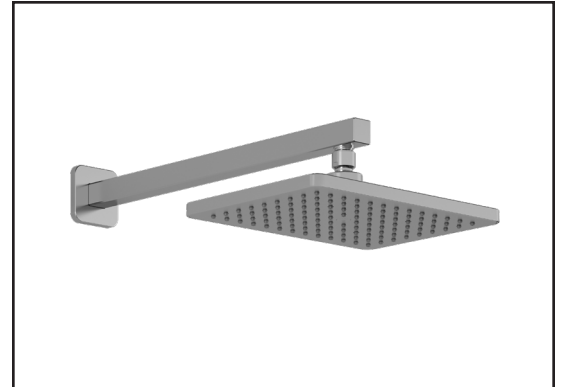

Kalia

ONCE UPON A TIME...WATER®

BF1626 Rainhead with 90° Wallarm

SPÉCIFICATIONS

Features

- Male water inlet 1/2NPT on vertical arm
- Rainhead dimension:
  260 mm x 188 mm x 16 mm (10 1/4" x 7 3/8" x 5/8")
- Soft tips for easy cleaning of limescale
- Adjustable orientation swivel
- Solid brass arm and plastic rainhead construction

Colors (Finishes)

- Chrome: BF1626-110
- Pure Nickel PVD: BF1626-125
- Matte Black: BF1626-160

Maximum flow rate

- 7.6 L/min (2 gpm) at 80 psi

Installation Notes

This product must be installed following the installation instructions provided.

WARRANTY

Kalia Inc. guarantees all aspects of its products to be free of defects in material and workmanship for normal residential use. **Refer to the warranty included with the Kalia products for details.**

Product dimensions: