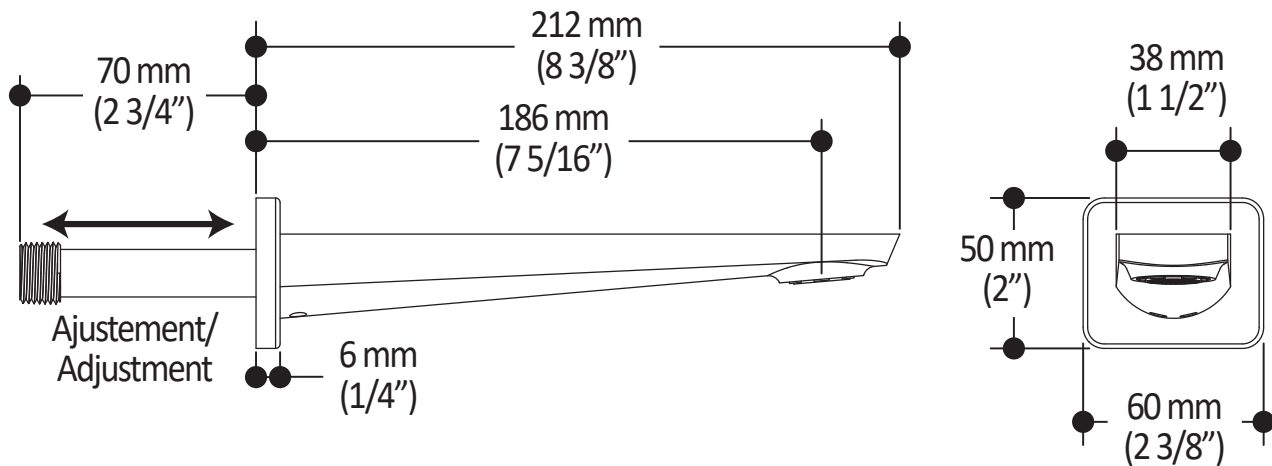

Important: Dimensions are approximated and are subject to changes. Please refer to the installation instructions.

Kalia

ONCE UPON A TIME...WATER®

1355, 2nd Street, Industrial Park
Sainte-Marie (Québec)
Canada G6E 1G9

T 418-387-9090
1-877-GO-KALIA (1-877-465-2542)
F 418 387-9089

KaliaStyle.com