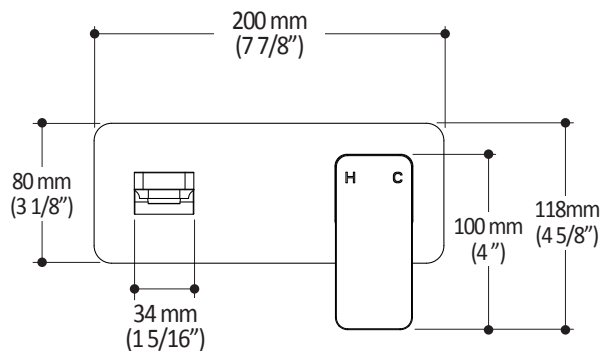

Product dimensions:

Important: Dimensions are approximated and are subject to changes. Please refer to the installation instructions.

ONCE UPON A TIME...WATER®

1355, 2nd Street, Industrial Park
Sainte-Marie (Québec)
Canada G6E 1G9

T 418-387-9090
1-877-GO-KALIA (1-877-465-2542)
F 418 387-9089

KaliaStyle.com