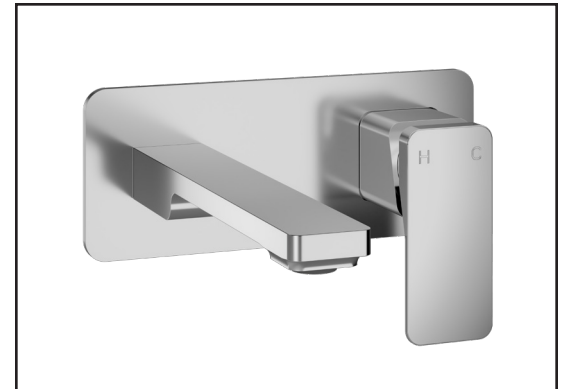

ONCE UPON A TIME...WATER®

KAREO™

BF1984 Wall-Mount Lavatory Faucet with Push Drain

SPECIFICATIONS

Features

- Solid brass construction
- Aerated and adjustable stream (12°)
- Push drain and overflow
- Ceramic disc cartridge
- Lead Free: low lead product (less than 0.25%)

Colors (Finishes)

- Chrome: BF1984-110
- Matte black: BF1984-160

Maximum flow rate

- 5.7 L/min (1.5 gpm)

Certifications

The specified model meets or exceeds the following standards:

Installation Notes

This product must be installed following the installation instructions provided.

WARRANTY

Kalia Inc. guarantees all aspects of its products to be free of defects in material and workmanship for normal residential use. **Refer to the warranty included with the Kalia products for details.**