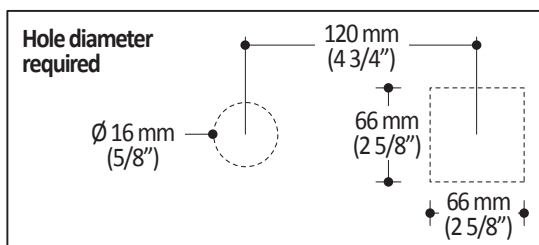

Product dimensions:

Important: Dimensions are approximated and are subject to changes. Please refer to the installation instructions.

ONCE UPON A TIME...WATER®

1355, 2nd Street, Industrial Park
Sainte-Marie (Québec)
Canada G6E 1G9

T 418-387-9090
1-877-GO-KALIA (1-877-465-2542)
F 418 387-9089

KaliaStyle.com