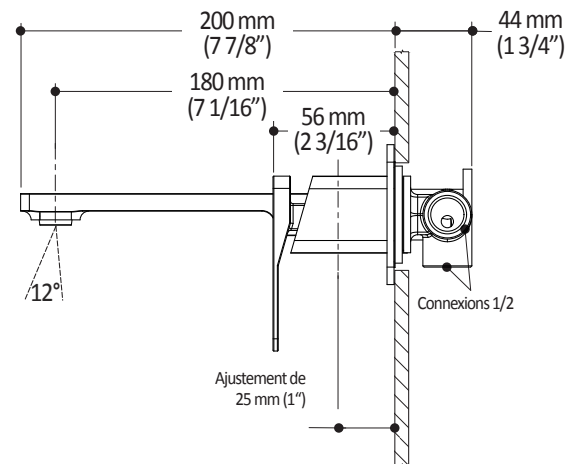

Product dimensions:

Important: Dimensions are approximated and are subject to changes. Please refer to the installation instructions.

ONCE UPON A TIME...WATER®

1355, 2nd Street, Industrial Park
Sainte-Marie (Québec)
Canada G6E 1G9

T 418-387-9090
1-877-GO-KALIA (1-877-465-2542)
F 418 387-9089

KaliaStyle.com