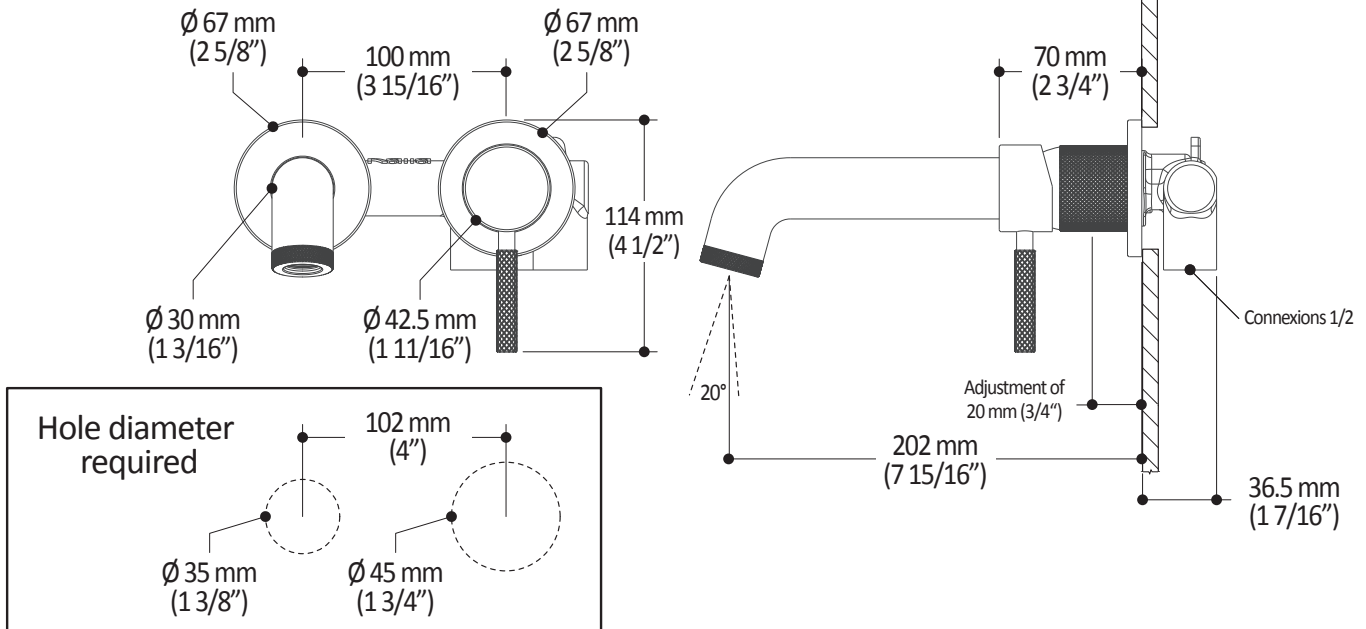

ONCE UPON A TIME...WATER®

PRECISO™

BF1800 Wall-Mount Lavatory Faucet

SPÉCIFICATIONS

Features

- Solid brass construction
- Aerated, hidden and adjustable stream (20°)
- Ceramic disc cartridge
- Lead Free: low lead product (less than 0.25%)

Colors (Finishes)

- Chrome: BF1800-110

Maximum flow rate

- 8.3 L/min (2.2 gpm)

Certifications

The specified model meets or exceeds the following standards;

Installation Notes

This product must be installed following the installation instructions provided.

Product dimensions:

Important: Dimensions are approximated and are subject to changes. Please refer to the installation instructions.

ONCE UPON A TIME...WATER®

1355, 2nd Street, Industrial Park
Sainte-Marie (Québec)
Canada G6E 1G9