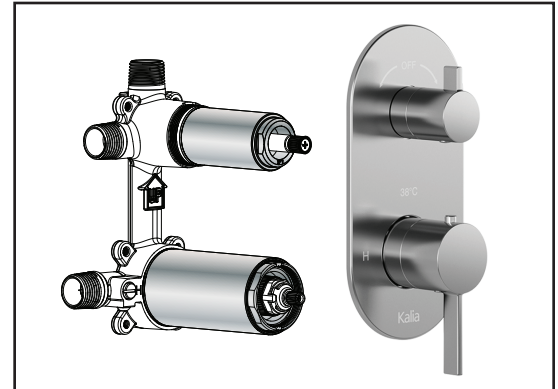

ONCE UPON A TIME...WATER®

ROUNDONE™

BF1580

CalGreen 3-way AQUATONIK™ type T/P 1/2" valve with diverter and decorative trim

SPÉCIFICATIONS

Features

- 2 male water inlets 1/2NPT threaded or welded
- 3 male water outlets 1/2NPT threaded or welded
- Solid brass construction
- Total adjustment of 32 mm (1 1/4")
- Can be installed back to back
- Support included for better stability during installation
- Operates 1 component at a time

Colors (Finishes)

- Chrome: BF1580-110
- Matte Black: BF1580-160

Maximum flow rate

- 1 outlet: 22 L/min (5.9 gpm) at 60 psi

Certifications

The specified model meets or exceeds the following standards;

Installation Notes