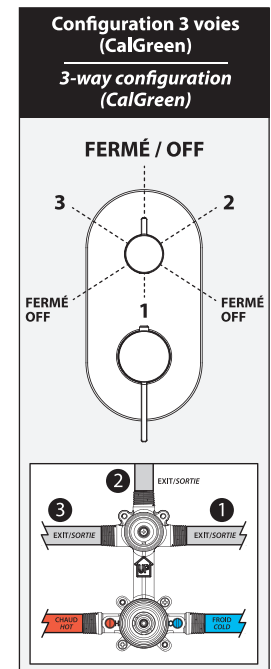

Important: Dimensions are approximated and are subject to changes. Please refer to the installation instructions.

ONCE UPON A TIME...WATER®

1355, 2nd Street, Industrial Park
Sainte-Marie (Québec)
Canada G6E 1G9

T 418-387-9090
1-877-GO-KALIA (1-87- 465-2542)
F 418-387-9089

KaliaStyle.com