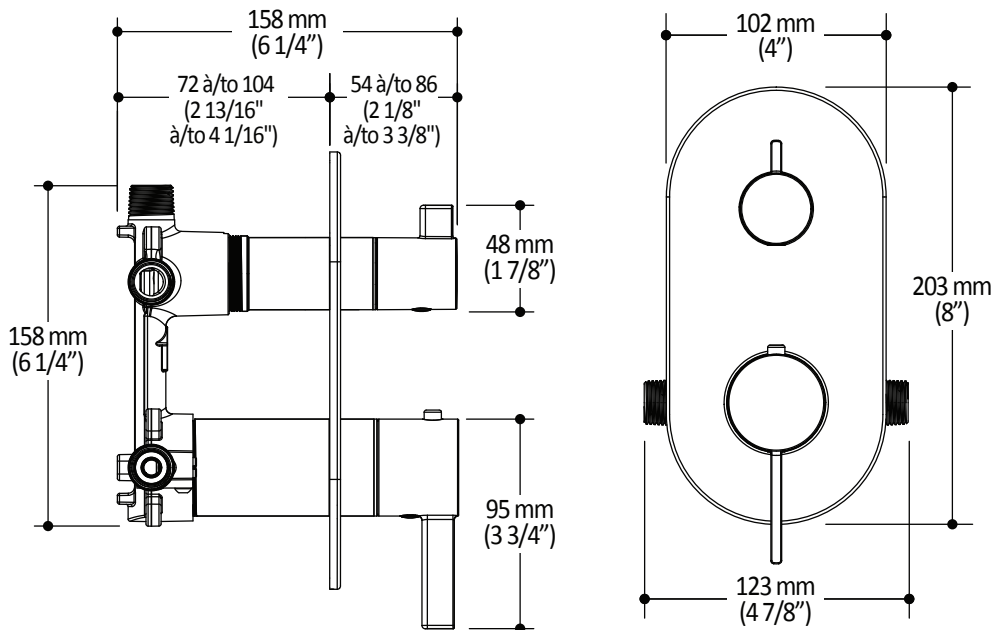

ONCE UPON A TIME...WATER®

ROUNDONE™

BF1580

CalGreen 3-way AQUATONIK™ type T/P 1/2" valve with diverter and decorative trim

SPÉCIFICATIONS

Features

- 2 male water inlets 1/2NPT threaded or welded
- 3 male water outlets 1/2NPT threaded or welded
- Solid brass construction
- Total adjustment of 32 mm (1 1/4")
- Can be installed back to back
- Support included for better stability during installation
- Operates 1 component at a time

Colors (Finishes)

- Chrome: BF1580-110
- Matte Black: BF1580-160

Maximum flow rate

- 1 outlet: 22 L/min (5.9 gpm) at 60 psi

Certifications

The specified model meets or exceeds the following standards;

Installation Notes

Product dimensions:

Important: Dimensions are approximated and are subject to changes. Please refer to the installation instructions.

ONCE UPON A TIME...WATER®

1355, 2nd Street, Industrial Park
 Sainte-Marie (Québec)
 Canada G6E 1G9