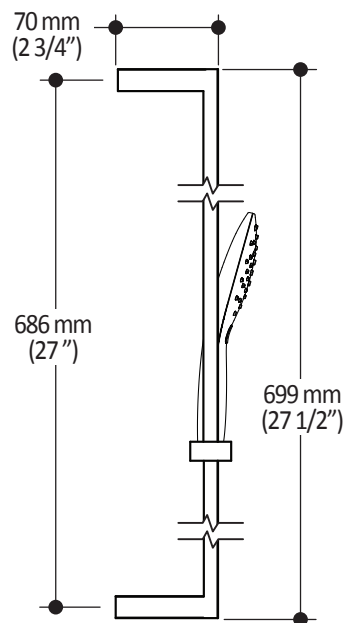

BF1406

PLUS: 2-jet Handshower, Wallbar, 60" PVC Hose Assembly

SPECIFICATIONS

Features

2-jet handshower :

- Dimension 121mm (4 3/4")
- Anti-scale system with soft sprays
- Water G1/2 male inlet
- 2 positions

Wallbar :

- Total height of 699mm (27 1/2")
- Locking system of 1/4 turn

60" flexible and soft pvc hose :

- 1/2 female connection

Colors (Finishes)

- Chrome : BF1406-110

Certifications

The specified model meets or exceeds the following standards;

- ASME A112.18.1 / CSA B125.1

Packaging

- **Dimensions:** 832mm x 152mm x 89mm (32 3/4" x 6" x 3 1/2")
- **Volume:** 0.40 cu ft (0.011 cu m)
- **Total weight:** 2.91 lb (1.32 kg)

Maximum flow rate

- 9.5 liters/min. (2.5 gallons/min.) at 80 psi

Product dimensions:

Important: Dimensions are approximated and are subject to changes. Please refer to the installation instructions.

Kalia inc.
1355, 2nd Street
Sainte-Marie (Quebec)
Canada G6E 1G9

t. 1-418-387-9090
1 877 GO KALIA (1-877-465-2542)
f. 1-418-387-9089
www.KaliaStyle.com