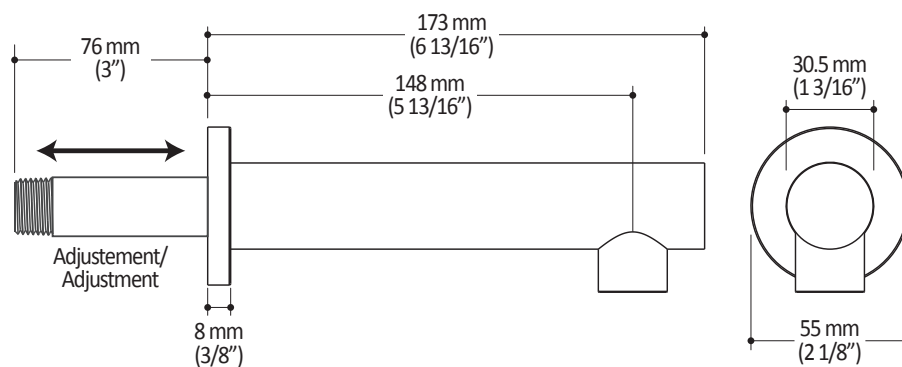

ONCE UPON A TIME...WATER®

104337 Tub Spout

SPÉCIFICATIONS

Features

- 1/2" cooper "slip fit" inlet or male water inlet 1/2NPT with 76 mm (3") adjustment
- Solid brass construction
- Regular water jet
- High water flow

Product dimensions:

Important: Dimensions are approximated and are subject to changes. Please refer to the installation instructions.

ONCE UPON A TIME...WATER®

1355, 2nd Street, Industrial Park
Sainte-Marie (Québec)
Canada G6E 1G9