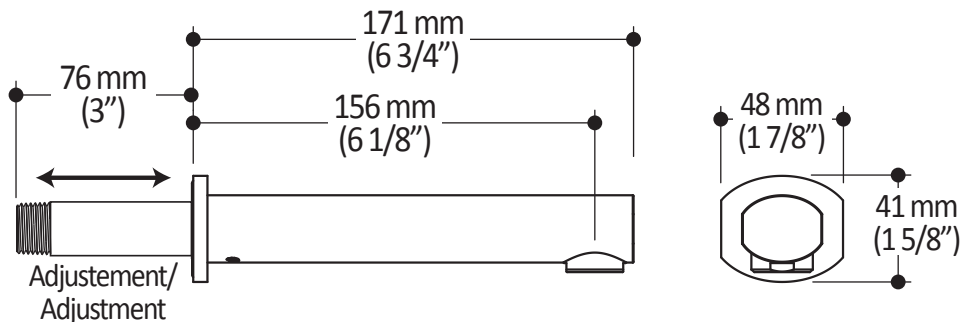

Important: Dimensions are approximated and are subject to changes. Please refer to the installation instructions.

ONCE UPON A TIME...WATER®

1355, 2nd Street, Industrial Park
Sainte-Marie (Québec)
Canada G6E 1G9

T 418-387-9090
1-877-GO-KALIA (1-87- 465-2542)
F 418 387-9089

KaliaStyle.com