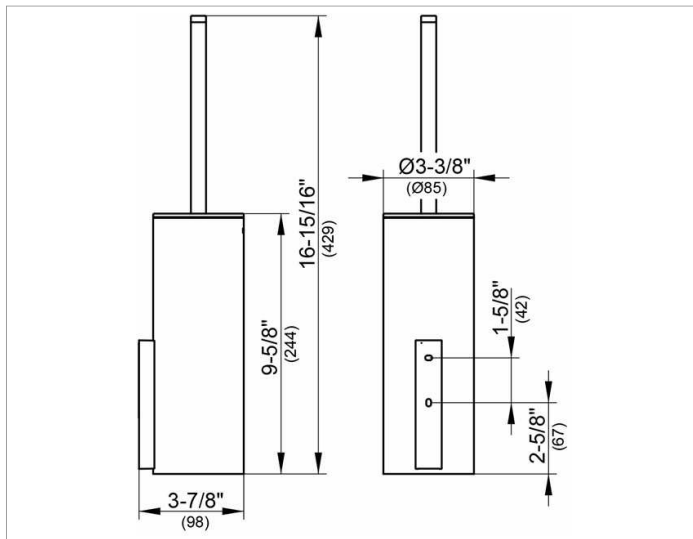

Edition 400

11564139000 Toilet brush set

PRODUCT

DRAWING

PRODUCT ATTRIBUTES

wall mounted, complete with crystal glass insert matte, detachable matte synthetic insert, brush with handle and lid, spare brush head

SURFACE

brushed black chrome

SPECIFICATIONS

KEUCO Edition 400 toilet brush set, 11564139000
 brushed black chrome toilet brush set,
 sculptural design,
 wall-mounted, complete with crystal glass insert, matt
 brush with handle and lid,
 spare brush head,
 detachable opaque synthetic insert for easy cleaning,
 height insert 9-5/8" (height including brush 16-15/16"),
 diameter 3-3/8", depth 3-7/8",
 the toilet brush set is fitted concealed,
 delivery includes anti-corrosion fixings