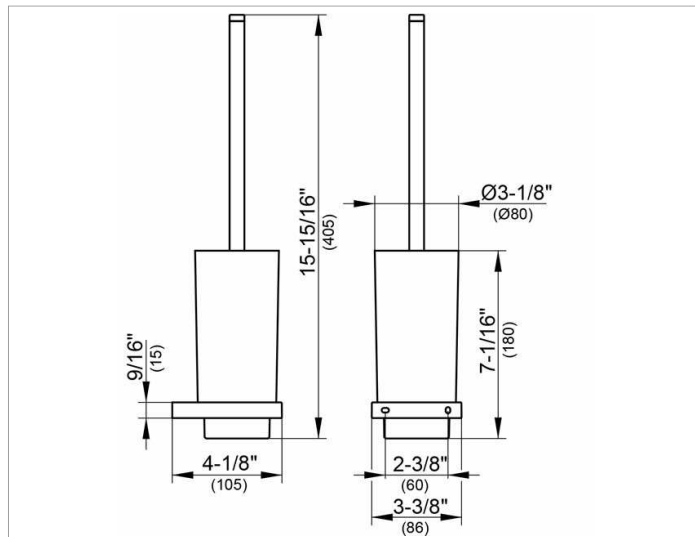

Edition 11

11164059000 Toilet brush set

**PRODUCT**

**DRAWING**

**PRODUCT ATTRIBUTES**

wall mounted, complete with crystal glass insert matte, brush and spare brush head

**SURFACE**

brushed nickel

**SPECIFICATIONS**

KEUCO EDITION 11 Toilet brushes 11164059000 brushed nickel toilet brush set in clear-cut design and geometric shapes, Wall model, complete with frosted crystal glass insert and brush with handle and brush head replacement  
removable frosted crystal used for easy cleaning  
Height 7-1/16" (height includes brush 15-15/16"), diameter 3-1/8", 4-1/8"  
The toilet brush set has 2 mounting points  
delivery with corrosion resistant mounting hardware