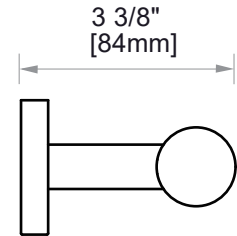

## 9400 SERIES (1.5"/35MM)

### GRAB BAR 36"

8289436-35mm

**PRODUCT NAME:** GRAB BAR

**SIZE:** 36"

**PRODUCT CODE:** 8289436-35mm

**MATERIAL:** All-brass construction

**STOCKED FINISHES:**

- Polished Chrome (99)
- Brushed Nickel (81)
- Polished Nickel (68)