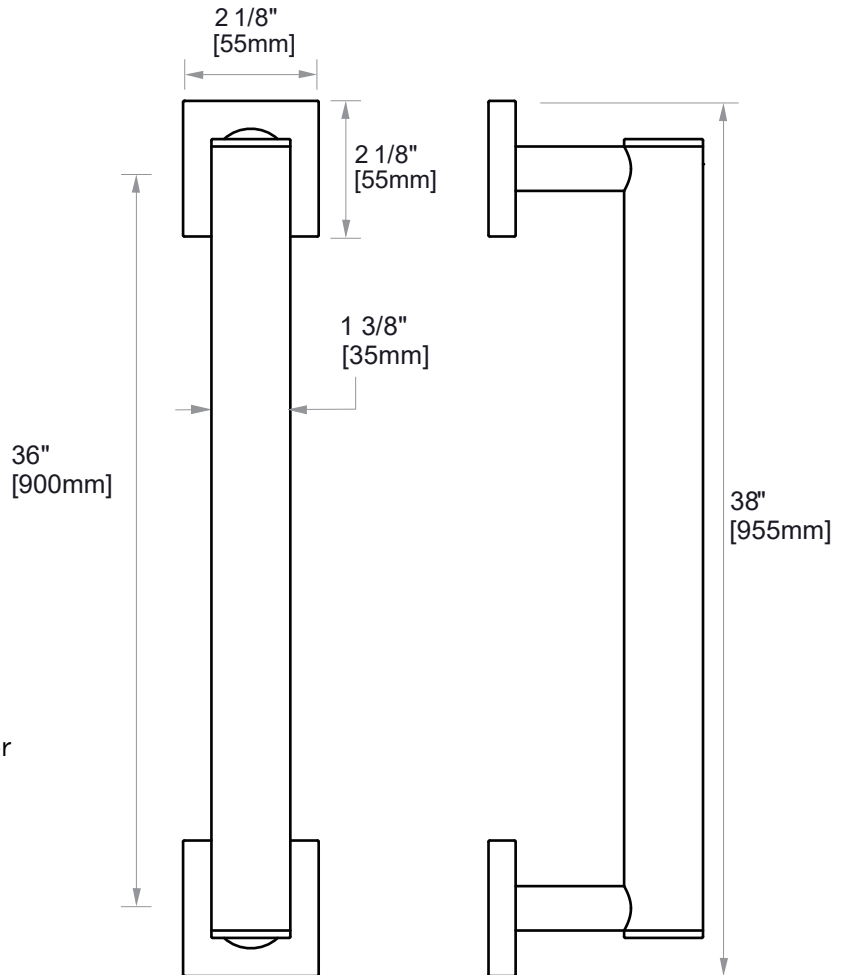

PRODUCT NAME: GRAB BAR

SIZE: 36"

PRODUCT CODE: 8289436-35mm

MATERIAL: All-brass construction

STOCKED FINISHES:

- Polished Chrome (99)
- Brushed Nickel (81)
- Polished Nickel (68)

SPECIAL FINISHES AVAILABLE: Please see our website for full list samples

WARRANTY:

Lifetime Limited (Residential Use)
One Year (Commercial Use)