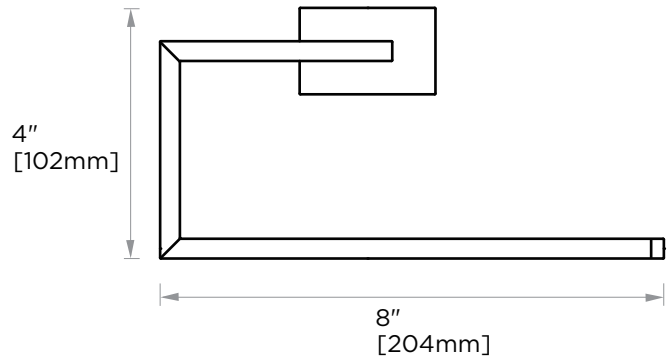

VIENNA COLLECTION TOWEL RING 480465

PRODUCT NAME: TOWEL RING

PRODUCT CODE: 480465

MATERIAL: All-brass construction

KEY FEATURES: Contemporary design. Straight lines with a sleek silhouette.

STOCKED FINISHES:

NOTE: Dimensions and specifications are subject to change without notice.