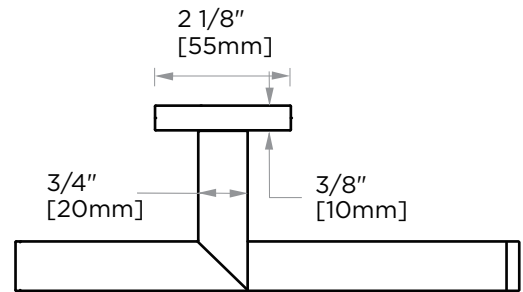

VIENNA COLLECTION TOWEL RING 480465

PRODUCT NAME: TOWEL RING

PRODUCT CODE: 480465

MATERIAL: All-brass construction

KEY FEATURES: Contemporary design. Straight lines with a sleek silhouette.

STOCKED FINISHES:

NOTE: Dimensions and specifications are subject to change without notice.