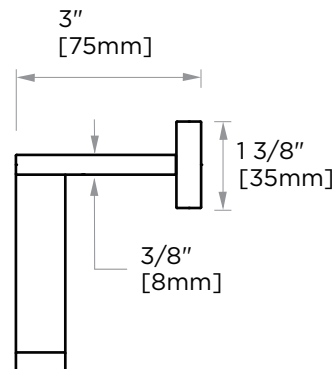

VIENNA COLLECTION TOWEL RING 480465

PRODUCT NAME: TOWEL RING

PRODUCT CODE: 480465

MATERIAL: All-brass construction

KEY FEATURES: Contemporary design. Straight lines with a sleek silhouette.

STOCKED FINISHES:

NOTE: Dimensions and specifications are subject to change without notice.