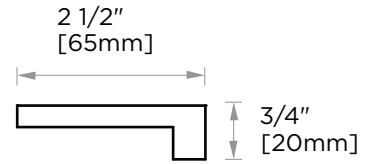

## NAPLES COLLECTION TOWEL BAR 24" 422240

**PRODUCT NAME:** TOWEL BAR 24"

**PRODUCT CODE:** 422240

**MATERIAL:** All-brass construction

**KEY FEATURES:** Contemporary design.  
Fine-lined yet bold in its  
thin and linear silhouette.