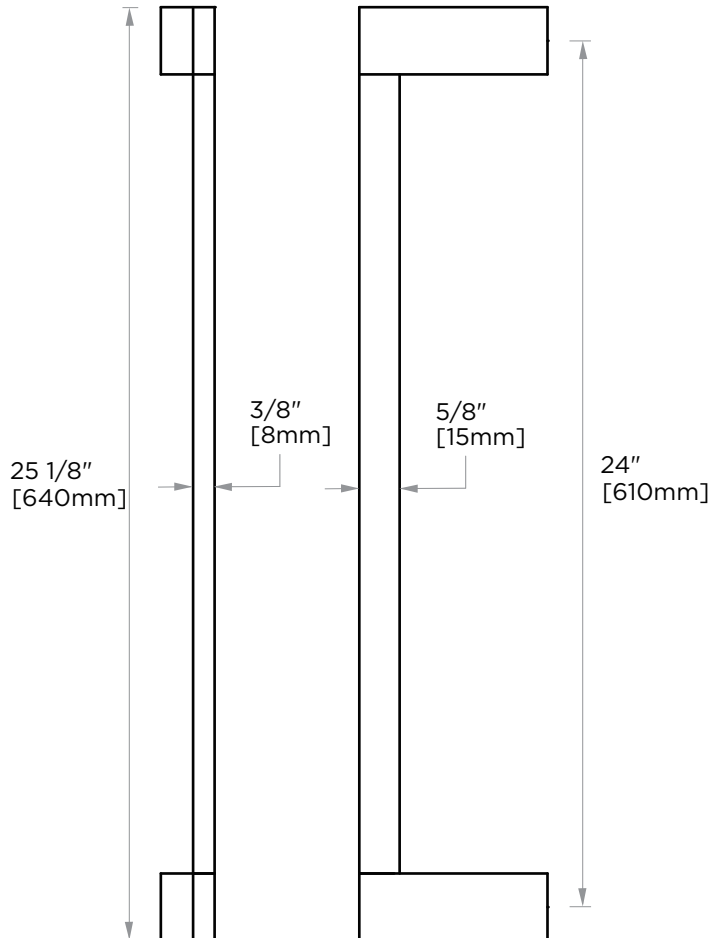

WARRANTY:

Lifetime Limited (Residential Use)
One Year (Commercial Use)

NOTE: Dimensions and specifications are subject to change without notice.