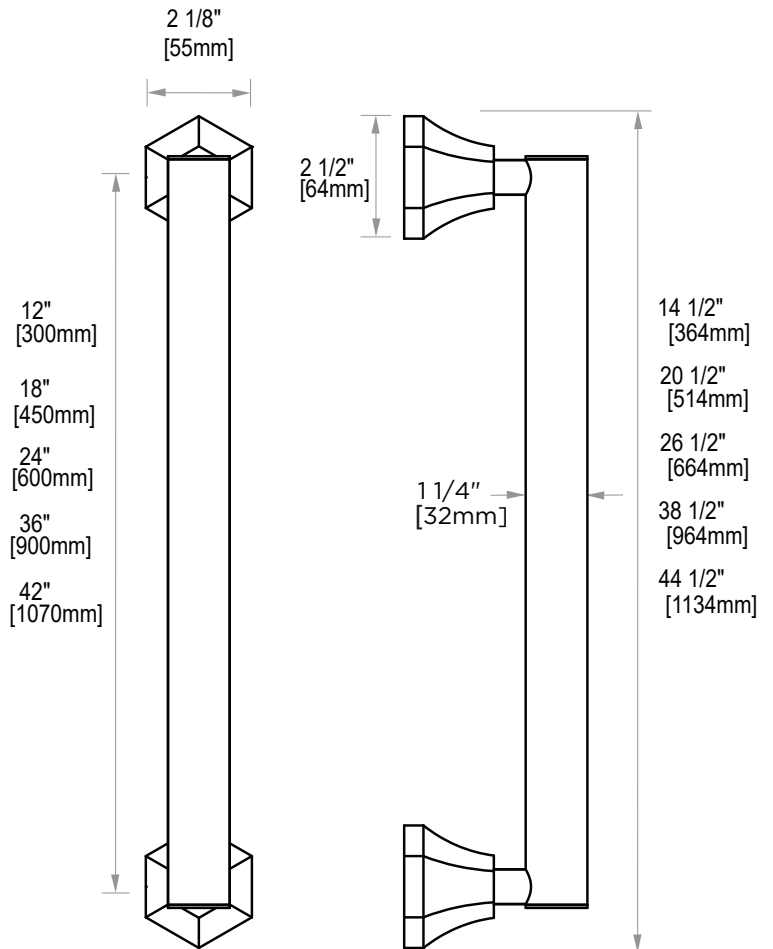

WARRANTY:

Lifetime Limited (Residential Use)
One Year (Commercial Use)

NOTE: Dimensions and specifications are subject to change without notice.