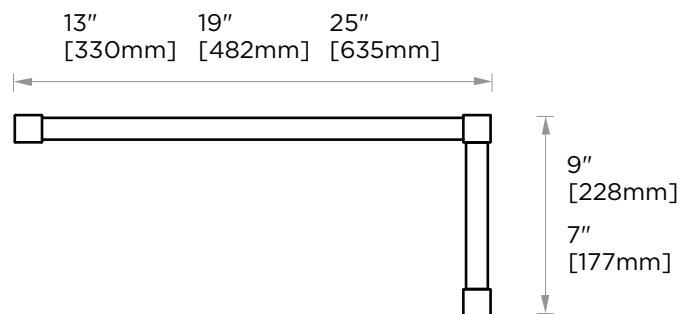

NOTE: Dimensions and specifications are subject to change without notice.