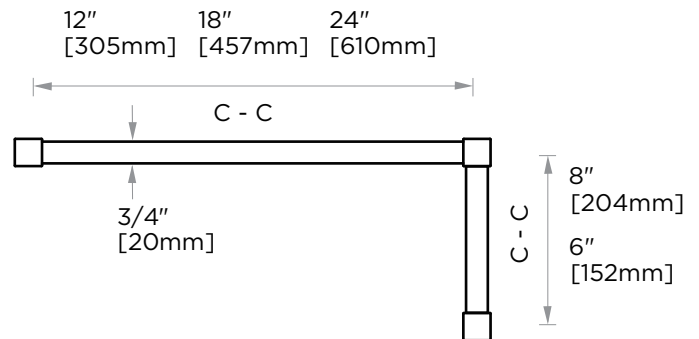

NOTE: Dimensions and specifications are subject to change without notice.