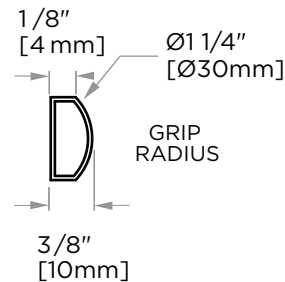

NOTE: Dimensions and specifications are subject to change without notice.