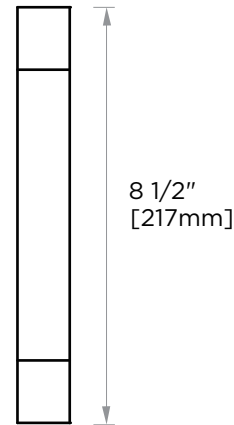

LONDON COLLECTION CABINET PULL 8" 248708

PRODUCT NAME: CABINET PULL 8"

PRODUCT CODE: 248708

MATERIAL: All-brass construction

KEY FEATURES: Contemporary design.
Sleek rectangular shapes offset
by strong squared anchors.

NOTE: Dimensions and specifications are subject to change without notice.