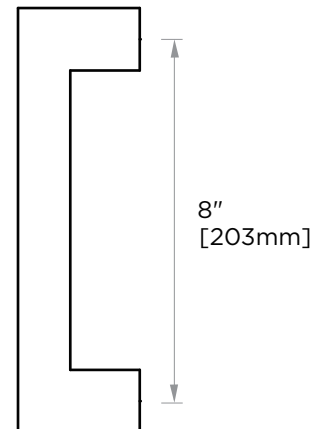

LONDON COLLECTION CABINET PULL 8" 248708

PRODUCT NAME: CABINET PULL 8"

PRODUCT CODE: 248708

MATERIAL: All-brass construction

KEY FEATURES: Contemporary design.
Sleek rectangular shapes offset
by strong squared anchors.

NOTE: Dimensions and specifications are subject to change without notice.