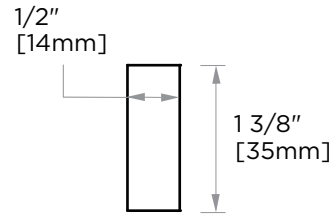

LONDON COLLECTION CABINET PULL 8" 248708

PRODUCT NAME: CABINET PULL 8"

PRODUCT CODE: 248708

MATERIAL: All-brass construction

KEY FEATURES: Contemporary design.
Sleek rectangular shapes offset
by strong squared anchors.

NOTE: Dimensions and specifications are subject to change without notice.